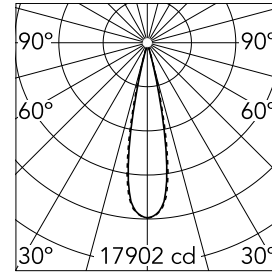

### Main specifications

<b>Number of heads</b>	1	<b>Net lumen (lm)</b>	2678
<b>Lamp category</b>	LED	<b>Mountings</b>	Ceiling recessed
<b>Power (W)</b>	32.4W	<b>Environment</b>	Indoor dry location
<b>CCT (K)</b>	3000K		
<b>CRI</b>	90		

### Optical

<b>Lighting type</b>	Direct
<b>LED type</b>	Power LED
<b>Light distribution</b>	Symmetric
<b>Optical type</b>	Medium
<b>Beam angle (°)</b>	22
<b>Beam angle C90-270 (°)</b>	22

Beam Angle: 22°

	h(m)	E(lx)	D(m)
1	17902	0.39	
2	4476	0.78	
3	1989	1.17	
4	1119	1.56	
5	716	1.95	

Luminous flux luminaire  
2678 lm (EXTREME CUT OFF)

### Physical

<b>Color</b>	White/Gold	<b>Length (mm)</b>	427
<b>Orientation</b>	Fixed		
<b>Trim</b>	yes		
<b>Recessed depth (mm)</b>	75		
<b>Weight (kg)</b>	0.66		