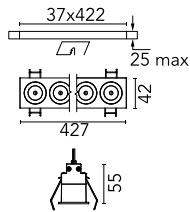

### Optical

<b>Lighting type</b>	Direct
<b>LED type</b>	Power LED
<b>Light distribution</b>	Symmetric
<b>Optical type</b>	Medium
<b>Beam angle (°)</b>	22
<b>Beam angle C90-270 (°)</b>	22

Beam Angle: 22°

	h(m)	E(lx)	D(m)
1	17902	0.39	
2	4476	0.78	
3	1989	1.17	
4	1119	1.56	
5	716	1.95	

Luminous flux luminaire  
2678 lm (EXTREME CUT OFF)

### Physical

<b>Color</b>	White/Gold	<b>Length (mm)</b>	427
<b>Orientation</b>	Fixed		
<b>Trim</b>	yes		
<b>Recessed depth (mm)</b>	75		
<b>Weight (kg)</b>	0.66		