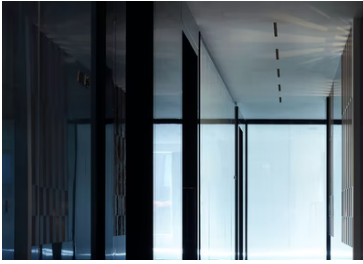

## Light Shadow Fixed Trim 12 Spots Optic Medium

03.9173.40A - White/Gold

Recessed integrated luminaire with 12 LED lighting spots. Remote power supply included (220-240V).