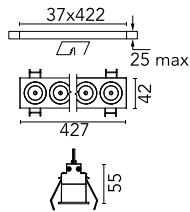

Light Shadow Fixed Trim 12 Spots Optic Medium

03.9172.40A - White/Chrome

Recessed integrated luminaire with 12 LED lighting spots. Remote power supply included (220-240V).

Main specifications

Number of heads	1	Net lumen (lm)	2727
Lamp category	LED	Mountings	Ceiling recessed
Power (W)	32.4W	Environment	Indoor dry location
CCT (K)	3000K		
CRI	90		

Optical

Lighting type	Direct
LED type	Power LED
Light distribution	Symmetric
Optical type	Medium
Beam angle (°)	22
Beam angle C90-270 (°)	22

Beam Angle:	22°		
h(m)	E(lx)	D(m)	
1	18348	0.39	
2	4587	0.77	
3	2039	1.16	
4	1147	1.55	
5	734	1.94	

Luminous flux luminaire
2727 lm (EXTREME CUT OFF)

Electrical

Frequency (Hz)	50/60	Insulation class	II
Voltage (V)	220.00		
Dimmable	No		
Driver	Remote included		
Emergency	Without		

Physical

Color	White/Chrome	Length (mm)	427
Orientation	Fixed		
Trim	yes		
Recessed depth (mm)	75		
Weight (kg)	0.66		