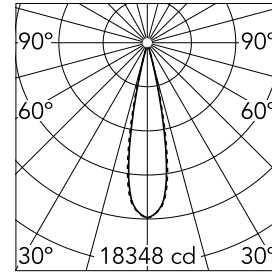

Light Shadow Fixed Trim 12 Spots Optic Medium

03.9172.40A - White/Chrome

Recessed integrated luminaire with 12 LED lighting spots. Remote power supply included (220-240V).

Main specifications

Number of heads	1	Net lumen (lm)	2727
Lamp category	LED	Mountings	Ceiling recessed
Power (W)	32.4W	Environment	Indoor dry location
CCT (K)	3000K		
CRI	90		

Optical

Lighting type	Direct
LED type	Power LED
Light distribution	Symmetric
Optical type	Medium
Beam angle (°)	22
Beam angle C90-270 (°)	22

Beam Angle:	22°		
h(m)	E(lx)	D(m)	
1	18348	0.39	
2	4587	0.77	
3	2039	1.16	
4	1147	1.55	
5	734	1.94	

Luminous flux luminaire
2727 lm (EXTREME CUT OFF)

Electrical

Frequency (Hz)	50/60	Insulation class	II
Voltage (V)	220.00		
Dimmable	No		
Driver	Remote included		
Emergency	Without		

Physical

Color	White/Chrome	Length (mm)	427
Orientation	Fixed		
Trim	yes		
Recessed depth (mm)	75		
Weight (kg)	0.66		