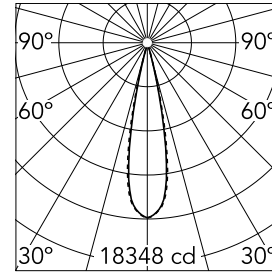

Light Shadow Fixed Trim 12 Spots Optic Medium

03.9162.40A - White/Chrome

Recessed integrated luminaire with 12 LED lighting spots. Remote power supply included (220-240V).

Main specifications

Number of heads	1	Net lumen (lm)	2727
Lamp category	LED	Mountings	Ceiling recessed
Power (W)	32.4W	Environment	Indoor
CCT (K)	2700K		
CRI	90		

Optical

Lighting type	Direct
LED type	Power LED
Light distribution	Symmetric
Optical type	Medium
Beam angle (°)	22
Beam angle C90-270 (°)	22

Beam Angle:	22°		
h(m)	E(lx)	D(m)	
1	18348	0.39	
2	4587	0.77	
3	2039	1.16	
4	1147	1.55	
5	734	1.94	

Luminous flux luminaire
2727 lm (EXTREME CUT OFF)

Electrical

Frequency (Hz)	50/60	Emergency	Without
Voltage (V)	220.00	Insulation class	II
Dimmable	No		
Driver	Remote		
Driver type	Electronic		

Physical

Color	White/Chrome	Length (mm)	427
Orientation	Fixed		
Trim	yes		
Recessed depth (mm)	75		
Weight (kg)	0.66		