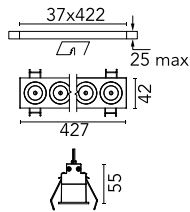

Light Shadow Fixed Trim 12 Spots Optic Medium

03.9162.40A - White/Chrome

Recessed integrated luminaire with 12 LED lighting spots. Remote power supply included (220-240V).

Main specifications

Number of heads	1	Net lumen (lm)	2727
Lamp category	LED	Mountings	Ceiling recessed
Power (W)	32.4W	Environment	Indoor
CCT (K)	2700K		
CRI	90		

Optical

Lighting type	Direct
LED type	Power LED
Light distribution	Symmetric
Optical type	Medium
Beam angle (°)	22
Beam angle C90-270 (°)	22

Beam Angle:	22°		
h(m)	E(lx)	D(m)	
1	18348	0.39	
2	4587	0.77	
3	2039	1.16	
4	1147	1.55	
5	734	1.94	

Luminous flux luminaire
2727 lm (EXTREME CUT OFF)

Electrical

Frequency (Hz)	50/60	Emergency	Without
Voltage (V)	220.00	Insulation class	II
Dimmable	No		
Driver	Remote		
Driver type	Electronic		

Physical

Color	White/Chrome	Length (mm)	427
Orientation	Fixed		
Trim	yes		
Recessed depth (mm)	75		
Weight (kg)	0.66		