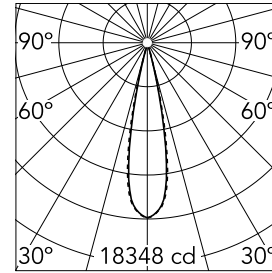

Light Shadow Fixed Trim 12 Spots Optic Medium

03.9162.14A - Black/Chrome

Recessed integrated luminaire with 12 LED lighting spots. Remote power supply included (220-240V).

Main specifications

Number of heads	1	Net lumen (lm)	2727
Lamp category	LED	Mountings	Ceiling recessed
Power (W)	32.4W	Environment	Indoor dry location
CCT (K)	2700K		
CRI	90		

Optical

Lighting type	Direct
LED type	Power LED
Light distribution	Symmetric
Optical type	Medium
Beam angle (°)	22
Beam angle C90-270 (°)	22

Beam Angle:	22°		
h(m)	E(lx)	D(m)	
1	18348	0.39	
2	4587	0.77	
3	2039	1.16	
4	1147	1.55	
5	734	1.94	

Luminous flux luminaire
2727 lm (EXTREME CUT OFF)

Electrical

Frequency (Hz)	50/60	Insulation class	II
Voltage (V)	220.00		
Dimmable	No		
Driver	Remote included		
Emergency	Without		

Physical

Color	Black/Chrome	Length (mm)	427
Orientation	Fixed		
Trim	yes		
Recessed depth (mm)	75		
Weight (kg)	0.66		