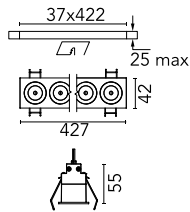

Light Shadow Fixed Trim 12 Spots Optic Medium

03.9162.14A - Black/Chrome

Recessed integrated luminaire with 12 LED lighting spots. Remote power supply included (220-240V).

Main specifications

Number of heads	1	Net lumen (lm)	2727
Lamp category	LED	Mountings	Ceiling recessed
Power (W)	32.4W	Environment	Indoor dry location
CCT (K)	2700K		
CRI	90		

Optical

Lighting type	Direct
LED type	Power LED
Light distribution	Symmetric
Optical type	Medium
Beam angle (°)	22
Beam angle C90-270 (°)	22

Beam Angle:	22°		
h(m)	E(lx)	D(m)	
1	18348	0.39	
2	4587	0.77	
3	2039	1.16	
4	1147	1.55	
5	734	1.94	

Luminous flux luminaire
2727 lm (EXTREME CUT OFF)

Electrical

Frequency (Hz)	50/60	Insulation class	II
Voltage (V)	220.00		
Dimmable	No		
Driver	Remote included		
Emergency	Without		

Physical

Color	Black/Chrome	Length (mm)	427
Orientation	Fixed		
Trim	yes		
Recessed depth (mm)	75		
Weight (kg)	0.66		