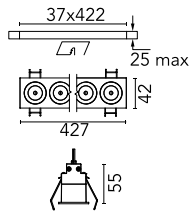

Light Shadow Fixed Trim 12 Spots Optic Medium

03.9161.40A - White/Black

Recessed integrated luminaire with 12 LED lighting spots. Remote power supply included (220-240V).

Main specifications

Number of heads	1	Net lumen (lm)	2698
Lamp category	LED	Mountings	Ceiling recessed
Power (W)	32.4W	Environment	Indoor dry location
CCT (K)	2700K		
CRI	90		

Optical

Lighting type	Direct
LED type	Power LED
Light distribution	Symmetric
Optical type	Medium
Beam angle (°)	22
Beam angle C90-270 (°)	22

Beam Angle:	22°		
h(m)	E(lx)	D(m)	
1	18443	0.39	
2	4611	0.78	
3	2049	1.17	
4	1153	1.56	
5	738	1.95	

Luminous flux luminaire
2698 lm (EXTREME CUT OFF)

Electrical

Frequency (Hz)	50/60	Insulation class	II
Voltage (V)	220.00		
Dimmable	No		
Driver	Remote included		
Emergency	Without		

Physical

Color	White/Black	Length (mm)	427
Orientation	Fixed		
Trim	yes		
Recessed depth (mm)	75		
Weight (kg)	0.66		