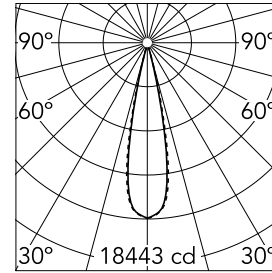

Light Shadow Fixed Trim 12 Spots Optic Medium

03.9161.40A - White/Black

Recessed integrated luminaire with 12 LED lighting spots. Remote power supply included (220-240V).

Main specifications

Number of heads	1	Net lumen (lm)	2698
Lamp category	LED	Mountings	Ceiling recessed
Power (W)	32.4W	Environment	Indoor dry location
CCT (K)	2700K		
CRI	90		

Optical

Lighting type	Direct
LED type	Power LED
Light distribution	Symmetric
Optical type	Medium
Beam angle (°)	22
Beam angle C90-270 (°)	22

Beam Angle:	22°		
h(m)	E(lx)	D(m)	
1	18443	0.39	
2	4611	0.78	
3	2049	1.17	
4	1153	1.56	
5	738	1.95	

Luminous flux luminaire
2698 lm (EXTREME CUT OFF)

Electrical

Frequency (Hz)	50/60	Insulation class	II
Voltage (V)	220.00		
Dimmable	No		
Driver	Remote included		
Emergency	Without		

Physical

Color	White/Black	Length (mm)	427
Orientation	Fixed		
Trim	yes		
Recessed depth (mm)	75		
Weight (kg)	0.66		