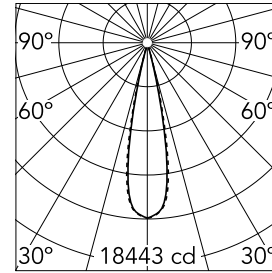

### Main specifications

<b>Number of heads</b>	1	<b>Net lumen (lm)</b>	2698
<b>Lamp category</b>	LED	<b>Mountings</b>	Ceiling recessed
<b>Power (W)</b>	32.4W	<b>Environment</b>	Indoor dry location
<b>CCT (K)</b>	2700K		
<b>CRI</b>	90		

### Optical

<b>Lighting type</b>	Direct
<b>LED type</b>	Power LED
<b>Light distribution</b>	Symmetric
<b>Optical type</b>	Medium
<b>Beam angle (°)</b>	22
<b>Beam angle C90-270 (°)</b>	22

<b>Beam Angle:</b>	22°		
<b>h(m)</b>	<b>E(lx)</b>	<b>D(m)</b>	
1	18443	0.39	
2	4611	0.78	
3	2049	1.17	
4	1153	1.56	
5	738	1.95	

Luminous flux luminaire  
2698 lm (EXTREME CUT OFF)

### Physical

<b>Color</b>	Black/Black	<b>Length (mm)</b>	427
<b>Orientation</b>	Fixed		
<b>Trim</b>	yes		
<b>Recessed depth (mm)</b>	75		
<b>Weight (kg)</b>	0.66		