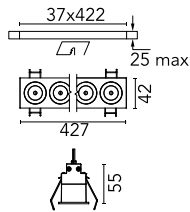

Light Shadow Fixed Trim 12 Spots Optic Medium

■ □ 03.9160.14A - Black/White

Recessed integrated luminaire with 12 LED lighting spots. Remote power supply included (220-240V).

Main specifications

Number of heads	1	Net lumen (lm)	2696
Lamp category	LED	Mountings	Ceiling recessed
Power (W)	32.4W	Environment	Indoor
CCT (K)	2700K		
CRI	90		

Optical

Lighting type	Direct
LED type	Power LED
Light distribution	Symmetric
Optical type	Medium
Beam angle (°)	22
Beam angle C90-270 (°)	22

Beam Angle: 22°

	h(m)	E(lx)	D(m)
1	18024	0.39	
2	4506	0.78	
3	2003	1.17	
4	1126	1.56	
5	721	1.95	

Luminous flux luminaire
2696 lm (EXTREME CUT OFF)

Electrical

Frequency (Hz)	50/60	Emergency	Without
Voltage (V)	220.00	Insulation class	II
Dimmable	No		
Driver	Remote		
Driver type	Electronic		

Physical

Color	Black/White	Length (mm)	427
Orientation	Fixed		
Trim	yes		
Recessed depth (mm)	75		
Weight (kg)	0.66		