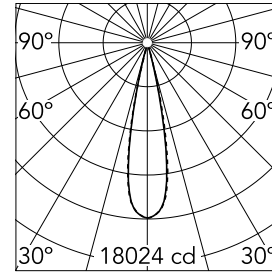

Light Shadow Fixed Trim 12 Spots Optic Medium

■ □ 03.9160.14A - Black/White

Recessed integrated luminaire with 12 LED lighting spots. Remote power supply included (220-240V).

Main specifications

Number of heads	1	Net lumen (lm)	2696
Lamp category	LED	Mountings	Ceiling recessed
Power (W)	32.4W	Environment	Indoor
CCT (K)	2700K		
CRI	90		

Optical

Lighting type	Direct
LED type	Power LED
Light distribution	Symmetric
Optical type	Medium
Beam angle (°)	22
Beam angle C90-270 (°)	22

Beam Angle: 22°

	h(m)	E(lx)	D(m)
1	18024	0.39	
2	4506	0.78	
3	2003	1.17	
4	1126	1.56	
5	721	1.95	

Luminous flux luminaire
2696 lm (EXTREME CUT OFF)

Electrical

Frequency (Hz)	50/60	Emergency	Without
Voltage (V)	220.00	Insulation class	II
Dimmable	No		
Driver	Remote		
Driver type	Electronic		

Physical

Color	Black/White	Length (mm)	427
Orientation	Fixed		
Trim	yes		
Recessed depth (mm)	75		
Weight (kg)	0.66		