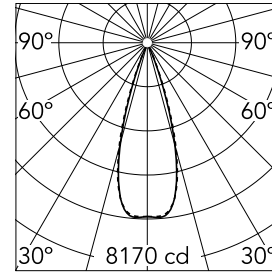

Light Shadow Fixed Trim 12 Spots Optic Flood

03.9178.40A - White/Gold

Recessed integrated luminaire with 12 LED lighting spots. Remote power supply included (220-240V).

Main specifications

| | | | |
|------------------------|-------|-----------------------|---------------------|
| Number of heads | 1 | Net lumen (lm) | 2655 |
| Lamp category | LED | Mountings | Ceiling recessed |
| Power (W) | 32.4W | Environment | Indoor dry location |
| CCT (K) | 3000K | | |
| CRI | 90 | | |

Optical

| | |
|-------------------------------|-----------|
| Lighting type | Direct |
| LED type | Power LED |
| Light distribution | Symmetric |
| Optical type | Flood |
| Beam angle (°) | 33 |
| Beam angle C90-270 (°) | 33 |

| | | |
|--------------------|--------------|-------------|
| Beam Angle: | 33° | |
| h(m) | E(lx) | D(m) |
| 1 | 8170 | 0.60 |
| 2 | 2042 | 1.20 |
| 3 | 908 | 1.79 |
| 4 | 511 | 2.39 |
| 5 | 327 | 2.99 |

Physical

| | | | |
|----------------------------|------------|--------------------|-----|
| Color | White/Gold | Length (mm) | 427 |
| Orientation | Fixed | | |
| Trim | yes | | |
| Recessed depth (mm) | 75 | | |
| Weight (kg) | 0.66 | | |