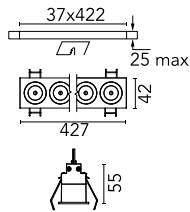

Electrical

Frequency (Hz)	50/60	Insulation class	II
Voltage (V)	220.00		
Dimmable	No		
Driver	Remote included		
Emergency	Without		

Physical

Color	White/Gold	Length (mm)	427
Orientation	Fixed		
Trim	yes		
Recessed depth (mm)	75		
Weight (kg)	0.66		

Note

Pre-installation frame not required.