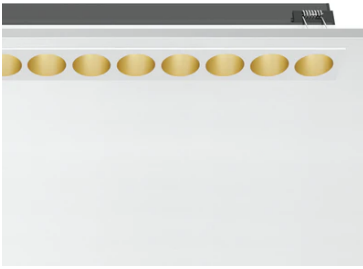

Light Shadow Fixed Trim 12 Spots Optic Flood

03.9178.40A - White/Gold

Recessed integrated luminaire with 12 LED lighting spots. Remote power supply included (220-240V).

Main specifications

| | | | |
|------------------------|-------|-----------------------|---------------------|
| Number of heads | 1 | Net lumen (lm) | 2655 |
| Lamp category | LED | Mountings | Ceiling recessed |
| Power (W) | 32.4W | Environment | Indoor dry location |
| CCT (K) | 3000K | | |
| CRI | 90 | | |

Optical

| | |
|-------------------------------|-----------|
| Lighting type | Direct |
| LED type | Power LED |
| Light distribution | Symmetric |
| Optical type | Flood |
| Beam angle (°) | 33 |
| Beam angle C90-270 (°) | 33 |

Physical

| | | | |
|----------------------------|------------|--------------------|-----|
| Color | White/Gold | Length (mm) | 427 |
| Orientation | Fixed | | |
| Trim | yes | | |
| Recessed depth (mm) | 75 | | |
| Weight (kg) | 0.66 | | |