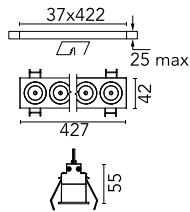

Light Shadow Fixed Trim 12 Spots Optic Flood

03.9177.40A - White/Chrome

Recessed integrated luminaire with 12 LED lighting spots. Remote power supply included (220-240V).

Main specifications

Number of heads	1	Net lumen (lm)	2728
Lamp category	LED	Mountings	Ceiling recessed
Power (W)	32.4W	Environment	Indoor dry location
CCT (K)	3000K		
CRI	90		

Optical

Lighting type	Direct
LED type	Power LED
Light distribution	Symmetric
Optical type	Flood
Beam angle (°)	33
Beam angle C90-270 (°)	33

Beam Angle:	33°		
h(m)	E(lx)	D(m)	
1	8449	0.60	
2	2112	1.19	
3	939	1.79	
4	528	2.38	
5	338	2.98	

Luminous flux luminaire
2728 lm (EXTREME CUT OFF)

Electrical

Frequency (Hz)	50/60	Insulation class	II
Voltage (V)	220.00		
Dimmable	No		
Driver	Remote included		
Emergency	Without		

Physical

Color	White/Chrome	Length (mm)	427
Orientation	Fixed		
Trim	yes		
Recessed depth (mm)	75		
Weight (kg)	0.66		