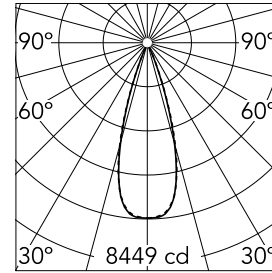

Light Shadow Fixed Trim 12 Spots Optic Flood

03.9177.40A - White/Chrome

Recessed integrated luminaire with 12 LED lighting spots. Remote power supply included (220-240V).

Main specifications

Number of heads	1	Net lumen (lm)	2728
Lamp category	LED	Mountings	Ceiling recessed
Power (W)	32.4W	Environment	Indoor dry location
CCT (K)	3000K		
CRI	90		

Optical

Lighting type	Direct
LED type	Power LED
Light distribution	Symmetric
Optical type	Flood
Beam angle (°)	33
Beam angle C90-270 (°)	33

Beam Angle:	33°		
h(m)	E(lx)	D(m)	
1	8449	0.60	
2	2112	1.19	
3	939	1.79	
4	528	2.38	
5	338	2.98	

Luminous flux luminaire
2728 lm (EXTREME CUT OFF)

Electrical

Frequency (Hz)	50/60	Insulation class	II
Voltage (V)	220.00		
Dimmable	No		
Driver	Remote included		
Emergency	Without		

Physical

Color	White/Chrome	Length (mm)	427
Orientation	Fixed		
Trim	yes		
Recessed depth (mm)	75		
Weight (kg)	0.66		