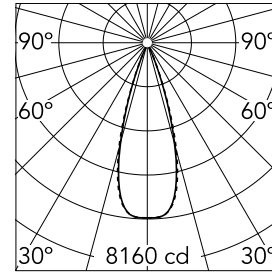

## Light Shadow Fixed Trim 12 Spots Optic Flood

■ ■ 03.9176.14A - Black/Black

Recessed integrated luminaire with 12 LED lighting spots. Remote power supply included (220-240V).

### Main specifications

<b>Number of heads</b>	1	<b>Net lumen (lm)</b>	2610
<b>Lamp category</b>	LED	<b>Mountings</b>	Ceiling recessed
<b>Power (W)</b>	32.4W	<b>Environment</b>	Indoor dry location
<b>CCT (K)</b>	3000K		
<b>CRI</b>	90		

### Optical

<b>Lighting type</b>	Direct
<b>LED type</b>	Power LED
<b>Light distribution</b>	Symmetric
<b>Optical type</b>	Flood
<b>Beam angle (°)</b>	33
<b>Beam angle C90-270 (°)</b>	33

<b>Beam Angle:</b>	33°	
<b>h(m)</b>	<b>E(lx)</b>	<b>D(m)</b>
1	8160	0.60
2	2040	1.19
3	907	1.79
4	510	2.39
5	326	2.99

### Physical

<b>Color</b>	Black/Black	<b>Length (mm)</b>	427
<b>Orientation</b>	Fixed		
<b>Trim</b>	yes		
<b>Recessed depth (mm)</b>	75		
<b>Weight (kg)</b>	0.66		