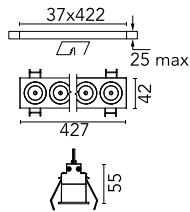

Electrical

Frequency (Hz)	50/60	Insulation class	II
Voltage (V)	220.00		
Dimmable	No		
Driver	Remote included		
Emergency	Without		

Physical

Color	Black/Black	Length (mm)	427
Orientation	Fixed		
Trim	yes		
Recessed depth (mm)	75		
Weight (kg)	0.66		

Note

Pre-installation frame not required.