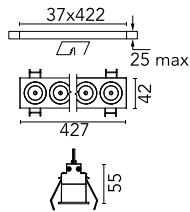

Light Shadow Fixed Trim 12 Spots Optic Flood

03.9168.14A - Black/Gold

Recessed integrated luminaire with 12 LED lighting spots. Remote power supply included (220-240V).

Main specifications

Number of heads	1	Net lumen (lm)	2655
Lamp category	LED	Mountings	Ceiling recessed
Power (W)	32.4W	Environment	Indoor dry location
CCT (K)	2700K		
CRI	90		

Optical

Lighting type	Direct
LED type	Power LED
Light distribution	Symmetric
Optical type	Flood
Beam angle (°)	33
Beam angle C90-270 (°)	33

Beam Angle:	33°	
h(m)	E(lx)	D(m)
1	8170	0.60
2	2042	1.20
3	908	1.79
4	511	2.39
5	327	2.99

Luminous flux luminaire
2655 lm (EXTREME CUT OFF)

Electrical

Frequency (Hz)	50/60	Insulation class	II
Voltage (V)	220.00		
Dimmable	No		
Driver	Remote included		
Emergency	Without		

Physical

Color	Black/Gold	Length (mm)	427
Orientation	Fixed		
Trim	yes		
Recessed depth (mm)	75		
Weight (kg)	0.66		