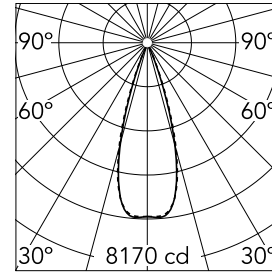

Light Shadow Fixed Trim 12 Spots Optic Flood

03.9168.14A - Black/Gold

Recessed integrated luminaire with 12 LED lighting spots. Remote power supply included (220-240V).

Main specifications

Number of heads	1	Net lumen (lm)	2655
Lamp category	LED	Mountings	Ceiling recessed
Power (W)	32.4W	Environment	Indoor dry location
CCT (K)	2700K		
CRI	90		

Optical

Lighting type	Direct
LED type	Power LED
Light distribution	Symmetric
Optical type	Flood
Beam angle (°)	33
Beam angle C90-270 (°)	33

Beam Angle:	33°	
h(m)	E(lx)	D(m)
1	8170	0.60
2	2042	1.20
3	908	1.79
4	511	2.39
5	327	2.99

Luminous flux luminaire
2655 lm (EXTREME CUT OFF)

Electrical

Frequency (Hz)	50/60	Insulation class	II
Voltage (V)	220.00		
Dimmable	No		
Driver	Remote included		
Emergency	Without		

Physical

Color	Black/Gold	Length (mm)	427
Orientation	Fixed		
Trim	yes		
Recessed depth (mm)	75		
Weight (kg)	0.66		