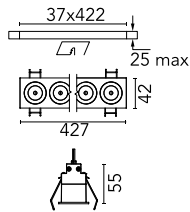

Light Shadow Fixed Trim 12 Spots Optic Flood

03.9167.14A - Black/Chrome

Recessed integrated luminaire with 12 LED lighting spots. Remote power supply included (220-240V).

Main specifications

Number of heads	1	Net lumen (lm)	2728
Lamp category	LED	Mountings	Ceiling recessed
Power (W)	32.4W	Environment	Indoor dry location
CCT (K)	2700K		
CRI	90		

Optical

Lighting type	Direct
LED type	Power LED
Light distribution	Symmetric
Optical type	Flood
Beam angle (°)	33
Beam angle C90-270 (°)	33

Beam Angle:	33°		
h(m)	E(lx)	D(m)	
1	8449	0.60	
2	2112	1.19	
3	939	1.79	
4	528	2.38	
5	338	2.98	

Luminous flux luminaire
2728 lm (EXTREME CUT OFF)

Electrical

Frequency (Hz)	50/60	Insulation class	II
Voltage (V)	220.00		
Dimmable	No		
Driver	Remote included		
Emergency	Without		

Physical

Color	Black/Chrome	Length (mm)	427
Orientation	Fixed		
Trim	yes		
Recessed depth (mm)	75		
Weight (kg)	0.66		