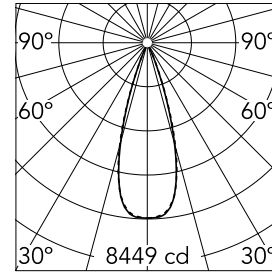

Light Shadow Fixed Trim 12 Spots Optic Flood

03.9167.14A - Black/Chrome

Recessed integrated luminaire with 12 LED lighting spots. Remote power supply included (220-240V).

Main specifications

Number of heads	1	Net lumen (lm)	2728
Lamp category	LED	Mountings	Ceiling recessed
Power (W)	32.4W	Environment	Indoor dry location
CCT (K)	2700K		
CRI	90		

Optical

Lighting type	Direct
LED type	Power LED
Light distribution	Symmetric
Optical type	Flood
Beam angle (°)	33
Beam angle C90-270 (°)	33

Beam Angle:	33°		
h(m)	E(lx)	D(m)	
1	8449	0.60	
2	2112	1.19	
3	939	1.79	
4	528	2.38	
5	338	2.98	

Luminous flux luminaire
2728 lm (EXTREME CUT OFF)

Electrical

Frequency (Hz)	50/60	Insulation class	II
Voltage (V)	220.00		
Dimmable	No		
Driver	Remote included		
Emergency	Without		

Physical

Color	Black/Chrome	Length (mm)	427
Orientation	Fixed		
Trim	yes		
Recessed depth (mm)	75		
Weight (kg)	0.66		