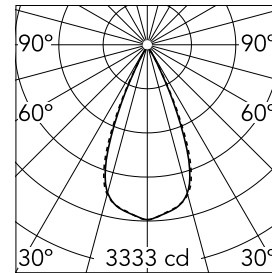

### Optical

<b>Lighting type</b>	Direct
<b>LED type</b>	Power LED
<b>Light distribution</b>	Symmetric
<b>Optical type</b>	Wide flood
<b>Beam angle (°)</b>	46
<b>Beam angle C90-270 (°)</b>	46

<b>Beam Angle:</b>	46°		
	<b>h(m)</b>	<b>E(lx)</b>	<b>D(m)</b>
	1	3333	0.84
	2	833	1.69
	3	370	2.53
	4	208	3.38
	5	133	4.22

Luminous flux luminaire  
1809 lm (EXTREME CUT OFF)

### Physical

<b>Color</b>	Black/Gold
<b>Orientation</b>	Fixed
<b>Recessed depth (mm)</b>	75
<b>Weight (kg)</b>	0.50
<b>Length (mm)</b>	280