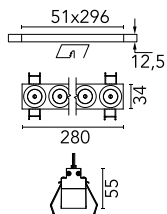

Light Shadow Fixed No Trim Dali Version 8 Spots Optic Wide Flood

03.8373.14ADA - Black/Gold

Recessed integrated luminaire with 8 LED lighting spots. Remote power supply included (220-240V).

Main specifications

Number of heads	1	Net lumen (lm)	1809
Lamp category	LED	Mountings	Ceiling recessed
Power (W)	21.6W	Environment	Indoor dry location
CCT (K)	3000K		
CRI	90		

Optical

Lighting type	Direct
LED type	Power LED
Light distribution	Symmetric
Optical type	Wide flood
Beam angle (°)	46
Beam angle C90-270 (°)	46

Beam Angle:	46°		
	h(m)	E(lx)	D(m)
	1	3333	0.84
	2	833	1.69
	3	370	2.53
	4	208	3.38
	5	133	4.22

Luminous flux luminaire
1809 lm (EXTREME CUT OFF)

Electrical

Frequency (Hz)	50/60	Emergency	Without
Voltage (V)	220.00	Insulation class	II
Dimmable	Yes		
Driver	Remote included		
Driver type	Dimmable DALI		
	1		

Physical

Color	Black/Gold
Orientation	Fixed
Recessed depth (mm)	75
Weight (kg)	0.50
Length (mm)	280

Note

It requires a pre-installation frame, to be ordered separately.