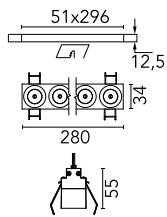

Number of heads	1	Net lumen (lm)	1858
Lamp category	LED	Mountings	Ceiling recessed
Power (W)	21.6W	Environment	Indoor dry location
CCT (K)	3000K		
CRI	90		

Optical

Lighting type	Direct
LED type	Power LED
Light distribution	Symmetric
Optical type	Wide flood
Beam angle (°)	46
Beam angle C90-270 (°)	46

Beam Angle: 46°

h(m)	E(lx)	D(m)
1	3523	0.84
2	881	1.69
3	391	2.53
4	220	3.38
5	141	4.22

Luminous flux luminaire
1858 lm (EXTREME CUT OFF)

Electrical

Frequency (Hz)	50/60	Emergency	Without
Voltage (V)	220.00	Insulation class	II
Dimmable	Yes		
Driver	Remote included		
Driver type	Dimmable DALI		
	1		

Physical

Color	Black/Black
Orientation	Fixed
Recessed depth (mm)	75
Weight (kg)	0.50
Length (mm)	280

Note

It requires a pre-installation frame, to be ordered separately.

Light Shadow Fixed No Trim Dali Version 8 Spots Optic Wide Flood