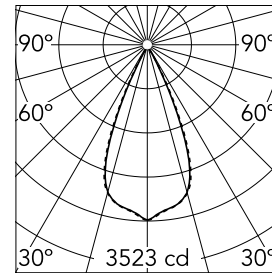

Number of heads	1	Net lumen (lm)	1858
Lamp category	LED	Mountings	Ceiling recessed
Power (W)	21.6W	Environment	Indoor dry location
CCT (K)	3000K		
CRI	90		

Optical

Lighting type	Direct
LED type	Power LED
Light distribution	Symmetric
Optical type	Wide flood
Beam angle (°)	46
Beam angle C90-270 (°)	46

Physical

Color	Black/Black
Orientation	Fixed
Recessed depth (mm)	75
Weight (kg)	0.50
Length (mm)	280

Note

It requires a pre-installation frame, to be ordered separately.

Light Shadow Fixed No Trim Dali Version 8 Spots Optic Wide Flood