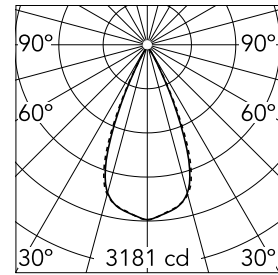

Light Shadow Fixed No Trim Dali Version 8 Spots Optic Wide Flood

03.8369.40ADA - White/Gold

Recessed integrated luminaire with 8 LED lighting spots. Remote power supply included (220-240V).

Main specifications

Number of heads	1	Net lumen (lm)	1727
Lamp category	LED	Mountings	Ceiling recessed
Power (W)	21.6W	Environment	Indoor
CCT (K)	2700K		
CRI	90		

Optical

Lighting type	Direct
LED type	Power LED
Light distribution	Symmetric
Optical type	Wide flood
Beam angle (°)	46
Beam angle C90-270 (°)	46

Physical

Color	White/Gold
Orientation	Fixed
Recessed depth (mm)	75
Weight (kg)	0.50
Length (mm)	280

Note

It requires a pre-installation frame, to be ordered separately.

Light Shadow Fixed No Trim Dali Version 8 Spots Optic Wide Flood