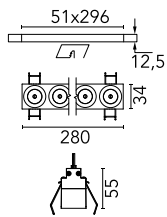

Number of heads	1	Net lumen (lm)	1727
Lamp category	LED	Mountings	Ceiling recessed
Power (W)	21.6W	Environment	Indoor
CCT (K)	2700K		
CRI	90		

Optical

Lighting type	Direct
LED type	Power LED
Light distribution	Symmetric
Optical type	Wide flood
Beam angle (°)	46
Beam angle C90-270 (°)	46

Beam Angle: 46°

h(m)	E(lx)	D(m)
1	3181	0.84
2	795	1.69
3	353	2.53
4	199	3.38
5	127	4.22

Luminous flux luminaire
1727 lm (EXTREME CUT OFF)

Electrical

Frequency (Hz)	50/60	Emergency	Without
Voltage (V)	220.00	Insulation class	II
Dimmable	Yes		
Driver	Remote		
Driver type	Electronic dimmable DALI		

Physical

Color	White/Gold
Orientation	Fixed
Recessed depth (mm)	75
Weight (kg)	0.50
Length (mm)	280

Note

It requires a pre-installation frame, to be ordered separately.

Light Shadow Fixed No Trim Dali Version 8 Spots Optic Wide Flood