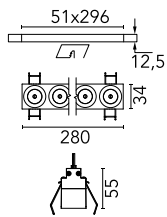

Light Shadow Fixed No Trim Dali Version 8 Spots Optic Wide Flood

03.8368.14ADA - Black/Chrome

Recessed integrated luminaire with 8 LED lighting spots. Remote power supply included (220-240V).

Main specifications

Number of heads	1	Net lumen (lm)	1783
Lamp category	LED	Mountings	Ceiling recessed
Power (W)	21.6W	Environment	Indoor dry location
CCT (K)	2700K		
CRI	90		

Optical

Lighting type	Direct
LED type	Power LED
Light distribution	Symmetric
Optical type	Wide flood
Beam angle (°)	44
Beam angle C90-270 (°)	44

Physical

Color	Black/Chrome
Orientation	Fixed
Recessed depth (mm)	75
Weight (kg)	0.50
Length (mm)	280

Note

It requires a pre-installation frame, to be ordered separately.

Light Shadow Fixed No Trim Dali Version 8 Spots Optic Wide Flood