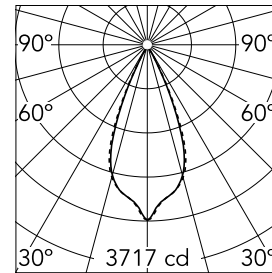

Number of heads	1	Net lumen (lm)	1783
Lamp category	LED	Mountings	Ceiling recessed
Power (W)	21.6W	Environment	Indoor dry location
CCT (K)	2700K		
CRI	90		

Optical

Lighting type	Direct
LED type	Power LED
Light distribution	Symmetric
Optical type	Wide flood
Beam angle (°)	44
Beam angle C90-270 (°)	44

Physical

Color	Black/Chrome
Orientation	Fixed
Recessed depth (mm)	75
Weight (kg)	0.50
Length (mm)	280

Note

It requires a pre-installation frame, to be ordered separately.

Light Shadow Fixed No Trim Dali Version 8 Spots Optic Wide Flood