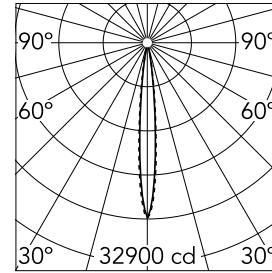

### Main specifications

<b>Number of heads</b>	1	<b>Net lumen (lm)</b>	1859
<b>Lamp category</b>	LED	<b>Mountings</b>	Ceiling recessed
<b>Power (W)</b>	21.6W	<b>Environment</b>	Indoor dry location
<b>CCT (K)</b>	3000K		
<b>CRI</b>	90		

### Optical

<b>Lighting type</b>	Direct
<b>LED type</b>	Power LED
<b>Light distribution</b>	Symmetric
<b>Optical type</b>	Spot
<b>Beam angle (°)</b>	10
<b>Beam angle C90-270 (°)</b>	10

<b>Beam Angle:</b>	10°		
<b>h(m)</b>	<b>E(lx)</b>	<b>D(m)</b>	
1	32900	0.18	
2	8225	0.36	
3	3656	0.55	
4	2056	0.73	
5	1316	0.91	

Luminous flux luminaire  
1859 lm (EXTREME CUT OFF)

### Physical

<b>Color</b>	Black/Gold
<b>Orientation</b>	Fixed
<b>Recessed depth (mm)</b>	75
<b>Weight (kg)</b>	0.50
<b>Length (mm)</b>	280