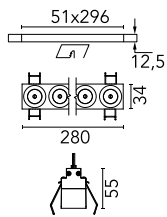

### Main specifications

<b>Number of heads</b>	1	<b>Net lumen (lm)</b>	1859
<b>Lamp category</b>	LED	<b>Mountings</b>	Ceiling recessed
<b>Power (W)</b>	21.6W	<b>Environment</b>	Indoor dry location
<b>CCT (K)</b>	3000K		
<b>CRI</b>	90		

### Optical

<b>Lighting type</b>	Direct
<b>LED type</b>	Power LED
<b>Light distribution</b>	Symmetric
<b>Optical type</b>	Spot
<b>Beam angle (°)</b>	10
<b>Beam angle C90-270 (°)</b>	10

<b>Beam Angle:</b>	10°		
<b>h(m)</b>	<b>E(lx)</b>	<b>D(m)</b>	
1	32900	0.18	
2	8225	0.36	
3	3656	0.55	
4	2056	0.73	
5	1316	0.91	

Luminous flux luminaire  
1859 lm (EXTREME CUT OFF)

### Physical

<b>Color</b>	Black/Gold
<b>Orientation</b>	Fixed
<b>Recessed depth (mm)</b>	75
<b>Weight (kg)</b>	0.50
<b>Length (mm)</b>	280