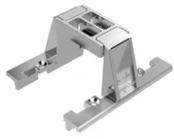

Light Shadow Fixed No Trim Dali Version 8 Spots Optic Spot

03.8875.14ADA - Black/Gold

Recessed integrated luminaire with 8 LED lighting spots. Remote power supply included (220-240V).

Main specifications

Number of heads	1	Net lumen (lm)	1859
Lamp category	LED	Mountings	Ceiling recessed
Power (W)	21.6W	Environment	Indoor dry location
CCT (K)	3000K		
CRI	90		

Optical

Lighting type	Direct
LED type	Power LED
Light distribution	Symmetric
Optical type	Spot
Beam angle (°)	10
Beam angle C90-270 (°)	10

Beam Angle:	10°		
h(m)	E(lx)	D(m)	
1	32900	0.18	
2	8225	0.36	
3	3656	0.55	
4	2056	0.73	
5	1316	0.91	

Luminous flux luminaire
1859 lm (EXTREME CUT OFF)

Electrical

Frequency (Hz)	50/60	Emergency	Without
Voltage (V)	220.00	Insulation class	II
Dimmable	Yes		
Driver	Remote included		
Driver type	Dimmable DALI		
	1		

Physical

Color	Black/Gold
Orientation	Fixed
Recessed depth (mm)	75
Weight (kg)	0.50
Length (mm)	280

Note

It requires a pre-installation frame, to be ordered separately.

Light Shadow Fixed No Trim Dali Version 8 Spots Optic Spot

Accessory for mounting of No Trim
continuous line.
08.0052.90

Pre-installation Frame
08.0512.00