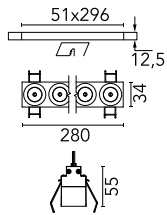

Number of heads	1	Net lumen (lm)	1830
Lamp category	LED	Mountings	Ceiling recessed
Power (W)	21.6W	Environment	Indoor dry location
CCT (K)	3000K		
CRI	90		

Optical

Lighting type	Direct
LED type	Power LED
Light distribution	Symmetric
Optical type	Spot
Beam angle (°)	10
Beam angle C90-270 (°)	10

Beam Angle:	10°		
	h(m)	E(lx)	D(m)
1	33034	0.18	
2	8259	0.36	
3	3670	0.54	
4	2065	0.72	
5	1321	0.90	

Luminous flux luminaire
1830 lm (EXTREME CUT OFF)

Electrical

Frequency (Hz)	50/60	Emergency	Without
Voltage (V)	220.00	Insulation class	II
Dimmable	Yes		
Driver	Remote included		
Driver type	Dimmable DALI		
	1		

Physical

Color	Black/Black
Orientation	Fixed
Recessed depth (mm)	75
Weight (kg)	0.50
Length (mm)	280

Note

It requires a pre-installation frame, to be ordered separately.

Light Shadow Fixed No Trim Dali Version 8 Spots Optic Spot