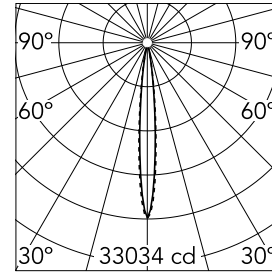

Number of heads	1	Net lumen (lm)	1830
Lamp category	LED	Mountings	Ceiling recessed
Power (W)	21.6W	Environment	Indoor dry location
CCT (K)	3000K		
CRI	90		

Optical

Lighting type	Direct
LED type	Power LED
Light distribution	Symmetric
Optical type	Spot
Beam angle (°)	10
Beam angle C90-270 (°)	10

Physical

Color	Black/Black
Orientation	Fixed
Recessed depth (mm)	75
Weight (kg)	0.50
Length (mm)	280

Note

It requires a pre-installation frame, to be ordered separately.

Light Shadow Fixed No Trim Dali Version 8 Spots Optic Spot