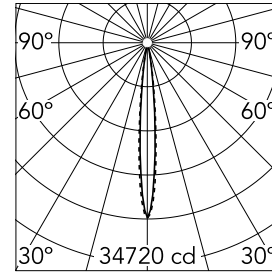

Number of heads	1	Net lumen (lm)	1898
Lamp category	LED	Mountings	Ceiling recessed
Power (W)	21.6W	Environment	Indoor dry location
CCT (K)	3000K		
CRI	90		

Optical

Lighting type	Direct
LED type	Power LED
Light distribution	Symmetric
Optical type	Spot
Beam angle (°)	10
Beam angle C90-270 (°)	10

Physical

Color	White/White
Orientation	Fixed
Recessed depth (mm)	75
Weight (kg)	0.50
Length (mm)	280

Note

It requires a pre-installation frame, to be ordered separately.

Light Shadow Fixed No Trim Dali Version 8 Spots Optic Spot