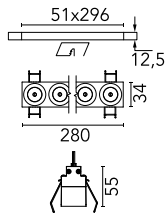

Number of heads	1	Net lumen (lm)	1898
Lamp category	LED	Mountings	Ceiling recessed
Power (W)	21.6W	Environment	Indoor dry location
CCT (K)	3000K		
CRI	90		

Optical

Lighting type	Direct
LED type	Power LED
Light distribution	Symmetric
Optical type	Spot
Beam angle (°)	10
Beam angle C90-270 (°)	10

Beam Angle:	10°		
	h(m)	E(lx)	D(m)
	1	34720	0.17
	2	8680	0.35
	3	3858	0.52
	4	2170	0.70
	5	1389	0.87

Luminous flux luminaire
1898 lm (EXTREME CUT OFF)

Electrical

Frequency (Hz)	50/60	Emergency	Without
Voltage (V)	220.00	Insulation class	II
Dimmable	Yes		
Driver	Remote included		
Driver type	Dimmable DALI		
	1		

Physical

Color	White/White
Orientation	Fixed
Recessed depth (mm)	75
Weight (kg)	0.50
Length (mm)	280

Note

It requires a pre-installation frame, to be ordered separately.

Light Shadow Fixed No Trim Dali Version 8 Spots Optic Spot