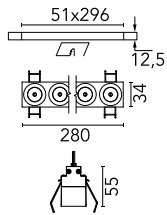

Number of heads	1	Net lumen (lm)	1898
Lamp category	LED	Mountings	Ceiling recessed
Power (W)	21.6W	Environment	Indoor dry location
CCT (K)	3000K		
CRI	90		

Optical

Lighting type	Direct
LED type	Power LED
Light distribution	Symmetric
Optical type	Spot
Beam angle (°)	10
Beam angle C90-270 (°)	10

Beam Angle:	10°		
h(m)	E(lx)	D(m)	
1	34720	0.17	
2	8680	0.35	
3	3858	0.52	
4	2170	0.70	
5	1389	0.87	

Luminous flux luminaire
1898 lm (EXTREME CUT OFF)

Electrical

Frequency (Hz)	50/60	Emergency	Without
Voltage (V)	220.00	Insulation class	II
Dimmable	Yes		
Driver	Remote included		
Driver type	Dimmable DALI		
	1		

Physical

Color	Black/White
Orientation	Fixed
Recessed depth (mm)	75
Weight (kg)	0.50
Length (mm)	280

Note

It requires a pre-installation frame, to be ordered separately.

Light Shadow Fixed No Trim Dali Version 8 Spots Optic Spot