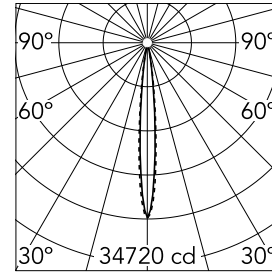

Number of heads	1	Net lumen (lm)	1898
Lamp category	LED	Mountings	Ceiling recessed
Power (W)	21.6W	Environment	Indoor dry location
CCT (K)	3000K		
CRI	90		

Optical

Lighting type	Direct
LED type	Power LED
Light distribution	Symmetric
Optical type	Spot
Beam angle (°)	10
Beam angle C90-270 (°)	10

Physical

Color	Black/White
Orientation	Fixed
Recessed depth (mm)	75
Weight (kg)	0.50
Length (mm)	280

Note

It requires a pre-installation frame, to be ordered separately.

Light Shadow Fixed No Trim Dali Version 8 Spots Optic Spot