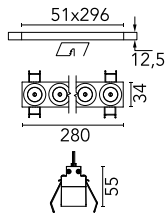

Number of heads	1	Net lumen (lm)	1774
Lamp category	LED	Mountings	Ceiling recessed
Power (W)	21.6W	Environment	Indoor dry location
CCT (K)	2700K		
CRI	90		

Optical

Lighting type	Direct
LED type	Power LED
Light distribution	Symmetric
Optical type	Spot
Beam angle (°)	10
Beam angle C90-270 (°)	10

Beam Angle:	10°		
	h(m)	E(lx)	D(m)
	1	31404	0.18
	2	7851	0.36
	3	3489	0.55
	4	1963	0.73
	5	1256	0.91

Luminous flux luminaire
1774 lm (EXTREME CUT OFF)

Electrical

Frequency (Hz)	50/60	Emergency	Without
Voltage (V)	220.00	Insulation class	II
Dimmable	Yes		
Driver	Remote included		
Driver type	Dimmable DALI		
	1		

Physical

Color	White/Gold
Orientation	Fixed
Recessed depth (mm)	75
Weight (kg)	0.50
Length (mm)	280

Note

It requires a pre-installation frame, to be ordered separately.

Light Shadow Fixed No Trim Dali Version 8 Spots Optic Spot