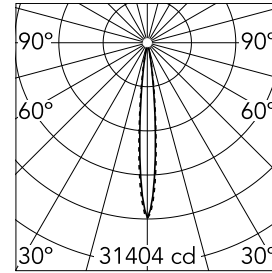

Number of heads	1	Net lumen (lm)	1774
Lamp category	LED	Mountings	Ceiling recessed
Power (W)	21.6W	Environment	Indoor dry location
CCT (K)	2700K		
CRI	90		

Optical

Lighting type	Direct
LED type	Power LED
Light distribution	Symmetric
Optical type	Spot
Beam angle (°)	10
Beam angle C90-270 (°)	10

Physical

Color	White/Gold
Orientation	Fixed
Recessed depth (mm)	75
Weight (kg)	0.50
Length (mm)	280

Note

It requires a pre-installation frame, to be ordered separately.

Light Shadow Fixed No Trim Dali Version 8 Spots Optic Spot