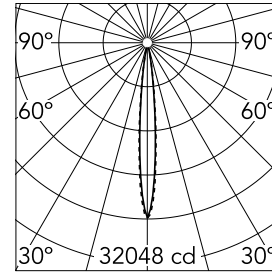

Number of heads	1	Net lumen (lm)	1819
Lamp category	LED	Mountings	Ceiling recessed
Power (W)	21.6W	Environment	Indoor dry location
CCT (K)	2700K		
CRI	90		

Optical

Lighting type	Direct
LED type	Power LED
Light distribution	Symmetric
Optical type	Spot
Beam angle (°)	10
Beam angle C90-270 (°)	10

Physical

Color	White/Chrome
Orientation	Fixed
Recessed depth (mm)	75
Weight (kg)	0.50
Length (mm)	280

Note

It requires a pre-installation frame, to be ordered separately.

Light Shadow Fixed No Trim Dali Version 8 Spots Optic Spot