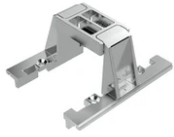

Light Shadow Fixed No Trim Dali Version 8 Spots Optic Spot

03.8870.40ADA - White/Chrome

Recessed integrated luminaire with 8 LED lighting spots. Remote power supply included (220-240V).

Main specifications

Physical

Color	White/Chrome
Orientation	Fixed
Recessed depth (mm)	75
Weight (kg)	0.50
Length (mm)	280

Note

It requires a pre-installation frame, to be ordered separately.

Light Shadow Fixed No Trim Dali Version 8 Spots Optic Spot

Accessory for mounting of No Trim
continuous line.
08.0052.90