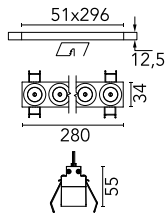

Number of heads	1	Net lumen (lm)	1819
Lamp category	LED	Mountings	Ceiling recessed
Power (W)	21.6W	Environment	Indoor dry location
CCT (K)	2700K		
CRI	90		

Optical

Lighting type	Direct
LED type	Power LED
Light distribution	Symmetric
Optical type	Spot
Beam angle (°)	10
Beam angle C90-270 (°)	10

Beam Angle:	10°		
	h(m)	E(lx)	D(m)
	1	32048	0.18
	2	8012	0.36
	3	3561	0.55
	4	2003	0.73
	5	1282	0.91

Luminous flux luminaire
1819 lm (EXTREME CUT OFF)

Electrical

Frequency (Hz)	50/60	Emergency	Without
Voltage (V)	220.00	Insulation class	II
Dimmable	Yes		
Driver	Remote included		
Driver type	Dimmable DALI		
	1		

Physical

Color	White/Chrome
Orientation	Fixed
Recessed depth (mm)	75
Weight (kg)	0.50
Length (mm)	280

Note

It requires a pre-installation frame, to be ordered separately.

Light Shadow Fixed No Trim Dali Version 8 Spots Optic Spot