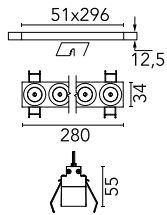

Light Shadow Fixed No Trim Dali Version 8 Spots Optic Spot

03.8870.14ADA - Black/Chrome

Recessed integrated luminaire with 8 LED lighting spots. Remote power supply included (220-240V).

Main specifications

Number of heads	1	Net lumen (lm)	1819
Lamp category	LED	Mountings	Ceiling recessed
Power (W)	21.6W	Environment	Indoor dry location
CCT (K)	2700K		
CRI	90		

Optical

Lighting type	Direct
LED type	Power LED
Light distribution	Symmetric
Optical type	Spot
Beam angle (°)	10
Beam angle C90-270 (°)	10

Physical

Color	Black/Chrome
Orientation	Fixed
Recessed depth (mm)	75
Weight (kg)	0.50
Length (mm)	280

Note

It requires a pre-installation frame, to be ordered separately.

Light Shadow Fixed No Trim Dali Version 8 Spots Optic Spot