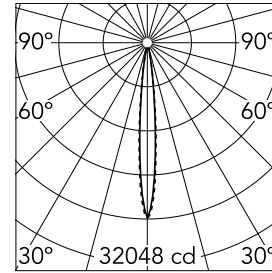

Number of heads	1	Net lumen (lm)	1819
Lamp category	LED	Mountings	Ceiling recessed
Power (W)	21.6W	Environment	Indoor dry location
CCT (K)	2700K		
CRI	90		

Optical

Lighting type	Direct
LED type	Power LED
Light distribution	Symmetric
Optical type	Spot
Beam angle (°)	10
Beam angle C90-270 (°)	10

Physical

Color	Black/Chrome
Orientation	Fixed
Recessed depth (mm)	75
Weight (kg)	0.50
Length (mm)	280

Note

It requires a pre-installation frame, to be ordered separately.

Light Shadow Fixed No Trim Dali Version 8 Spots Optic Spot