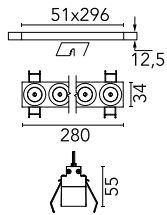

Light Shadow Fixed No Trim Dali Version 8 Spots Optic Spot

03.8869.40ADA - White/Black

Recessed integrated luminaire with 8 LED lighting spots. Remote power supply included (220-240V).