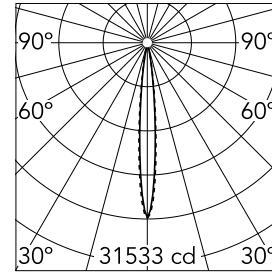

Optical

| | |
|-------------------------------|-----------|
| Lighting type | Direct |
| LED type | Power LED |
| Light distribution | Symmetric |
| Optical type | Spot |
| Beam angle (°) | 10 |
| Beam angle C90-270 (°) | 10 |

| | | | |
|--------------------|--------------|-------------|--|
| Beam Angle: | 10° | | |
| h(m) | E(lx) | D(m) | |
| 1 | 31533 | 0.18 | |
| 2 | 7883 | 0.36 | |
| 3 | 3504 | 0.54 | |
| 4 | 1971 | 0.72 | |
| 5 | 1261 | 0.90 | |

Physical

| | |
|----------------------------|-------------|
| Color | White/Black |
| Orientation | Fixed |
| Recessed depth (mm) | 75 |
| Weight (kg) | 0.50 |
| Length (mm) | 280 |

Note

It requires a pre-installation frame, to be ordered separately.