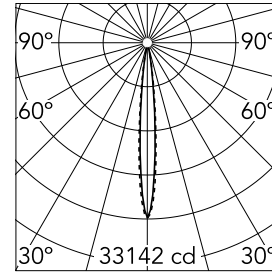

Number of heads	1	Net lumen (lm)	1812
Lamp category	LED	Mountings	Ceiling recessed
Power (W)	21.6W	Environment	Indoor dry location
CCT (K)	2700K		
CRI	90		

Optical

Lighting type	Direct
LED type	Power LED
Light distribution	Symmetric
Optical type	Spot
Beam angle (°)	10
Beam angle C90-270 (°)	10

Physical

Color	White/White
Orientation	Fixed
Recessed depth (mm)	75
Weight (kg)	0.50
Length (mm)	280

Note

It requires a pre-installation frame, to be ordered separately.

Light Shadow Fixed No Trim Dali Version 8 Spots Optic Spot