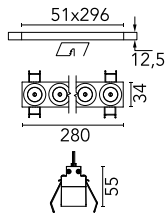

Number of heads	1	Net lumen (lm)	1812
Lamp category	LED	Mountings	Ceiling recessed
Power (W)	21.6W	Environment	Indoor dry location
CCT (K)	2700K		
CRI	90		

Optical

Lighting type	Direct
LED type	Power LED
Light distribution	Symmetric
Optical type	Spot
Beam angle (°)	10
Beam angle C90-270 (°)	10

Beam Angle:	10°		
h(m)	E(lx)	D(m)	
1	33142	0.17	
2	8285	0.35	
3	3682	0.52	
4	2071	0.70	
5	1326	0.87	

Luminous flux luminaire
1812 lm (EXTREME CUT OFF)

Electrical

Frequency (Hz)	50/60	Emergency	Without
Voltage (V)	220.00	Insulation class	II
Dimmable	Yes		
Driver	Remote included		
Driver type	Dimmable DALI		
	1		

Physical

Color	White/White
Orientation	Fixed
Recessed depth (mm)	75
Weight (kg)	0.50
Length (mm)	280

Note

It requires a pre-installation frame, to be ordered separately.

Light Shadow Fixed No Trim Dali Version 8 Spots Optic Spot