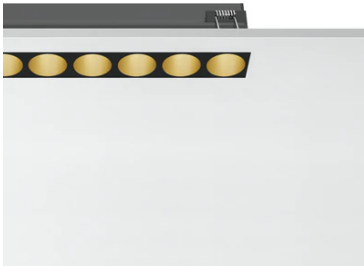

Light Shadow Fixed No Trim Dali Version 8 Spots Optic Medium

03.9253.40ADA - White/Gold

Recessed integrated luminaire with 8 LED lighting spots. Remote power supply included (220-240V).

Main specifications

Number of heads	1	Net lumen (lm)	1866
Lamp category	LED	Mountings	Ceiling recessed
Power (W)	21.6W	Environment	Indoor
CCT (K)	3000K		
CRI	90		

Optical

Lighting type	Direct
LED type	Power LED
Light distribution	Symmetric
Optical type	Medium
Beam angle (°)	22
Beam angle C90-270 (°)	22

Physical

Color	White/Gold
Orientation	Fixed
Recessed depth (mm)	75
Weight (kg)	0.50
Length (mm)	280

Note

It requires a pre-installation frame, to be ordered separately.

Certification / Marking

Light Shadow Fixed No Trim Dali Version 8 Spots Optic Medium