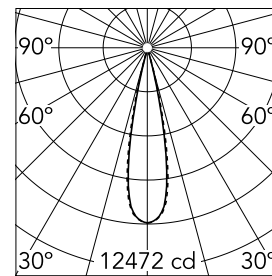

Number of heads	1	Net lumen (lm)	1866
Lamp category	LED	Mountings	Ceiling recessed
Power (W)	21.6W	Environment	Indoor
CCT (K)	3000K		
CRI	90		

Optical

Lighting type	Direct
LED type	Power LED
Light distribution	Symmetric
Optical type	Medium
Beam angle (°)	22
Beam angle C90-270 (°)	22

Physical

Color	White/Gold
Orientation	Fixed
Recessed depth (mm)	75
Weight (kg)	0.50
Length (mm)	280

Note

It requires a pre-installation frame, to be ordered separately.

Certification / Marking

Light Shadow Fixed No Trim Dali Version 8 Spots Optic Medium