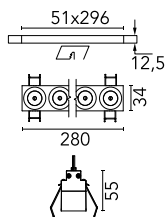

Light Shadow Fixed No Trim Dali Version 8 Spots Optic Medium

03.9253.40ADA - White/Gold

Recessed integrated luminaire with 8 LED lighting spots. Remote power supply included (220-240V).