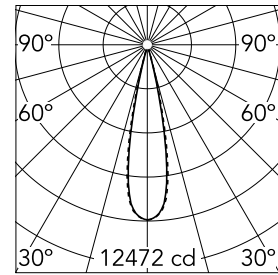

### Optical

|                               |           |
|-------------------------------|-----------|
| <b>Lighting type</b>          | Direct    |
| <b>LED type</b>               | Power LED |
| <b>Light distribution</b>     | Symmetric |
| <b>Optical type</b>           | Medium    |
| <b>Beam angle (°)</b>         | 22        |
| <b>Beam angle C90-270 (°)</b> | 22        |

Luminous flux luminaire  
1866 lm (EXTREME CUT OFF)

### Physical

|                            |            |
|----------------------------|------------|
| <b>Color</b>               | Black/Gold |
| <b>Orientation</b>         | Fixed      |
| <b>Recessed depth (mm)</b> | 75         |
| <b>Weight (kg)</b>         | 0.50       |
| <b>Length (mm)</b>         | 280        |