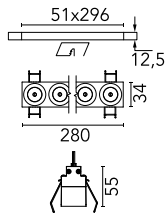

Light Shadow Fixed No Trim Dali Version 8 Spots Optic Medium

03.9253.14ADA - Black/Gold

Recessed integrated luminaire with 8 LED lighting spots. Remote power supply included (220-240V).

Main specifications

Number of heads	1	Net lumen (lm)	1866
Lamp category	LED	Mountings	Ceiling recessed
Power (W)	21.6W	Environment	Indoor dry location
CCT (K)	3000K		
CRI	90		

Optical

Lighting type	Direct
LED type	Power LED
Light distribution	Symmetric
Optical type	Medium
Beam angle (°)	22
Beam angle C90-270 (°)	22

Beam Angle:	22°
	h(m) E(lx) D(m)
1	12472 0.39
2	3118 0.78
3	1386 1.17
4	779 1.56
5	499 1.95

Luminous flux luminaire
1866 lm (EXTREME CUT OFF)

Electrical

Frequency (Hz)	50/60	Emergency	Without
Voltage (V)	220.00	Insulation class	II
Dimmable	Yes		
Driver	Remote included		
Driver type	Dimmable DALI		
	1		

Physical

Color	Black/Gold
Orientation	Fixed
Recessed depth (mm)	75
Weight (kg)	0.50
Length (mm)	280

Note

It requires a pre-installation frame, to be ordered separately.