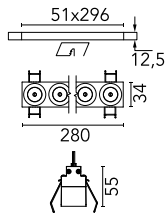

Number of heads	1	Net lumen (lm)	1900
Lamp category	LED	Mountings	Ceiling recessed
Power (W)	21.6W	Environment	Indoor dry location
CCT (K)	3000K		
CRI	90		

Optical

Lighting type	Direct
LED type	Power LED
Light distribution	Symmetric
Optical type	Medium
Beam angle (°)	22
Beam angle C90-270 (°)	22

Beam Angle:	22°		
	h(m)	E(lx)	D(m)
1	12782	0.39	
2	3196	0.77	
3	1420	1.16	
4	799	1.55	
5	511	1.94	

Luminous flux luminaire
1900 lm (EXTREME CUT OFF)

Electrical

Frequency (Hz)	50/60	Emergency	Without
Voltage (V)	220.00	Insulation class	II
Dimmable	Yes		
Driver	Remote included		
Driver type	Dimmable DALI		
	1		

Physical

Color	Black/Chrome
Orientation	Fixed
Recessed depth (mm)	75
Weight (kg)	0.50
Length (mm)	280

Note

It requires a pre-installation frame, to be ordered separately.

Light Shadow Fixed No Trim Dali Version 8 Spots Optic Medium