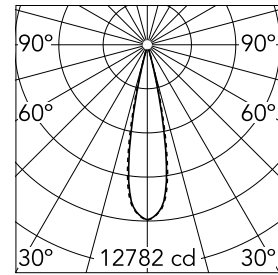

Number of heads	1	Net lumen (lm)	1900
Lamp category	LED	Mountings	Ceiling recessed
Power (W)	21.6W	Environment	Indoor dry location
CCT (K)	3000K		
CRI	90		

Optical

Lighting type	Direct
LED type	Power LED
Light distribution	Symmetric
Optical type	Medium
Beam angle (°)	22
Beam angle C90-270 (°)	22

Physical

Color	Black/Chrome
Orientation	Fixed
Recessed depth (mm)	75
Weight (kg)	0.50
Length (mm)	280

Note

It requires a pre-installation frame, to be ordered separately.

Light Shadow Fixed No Trim Dali Version 8 Spots Optic Medium