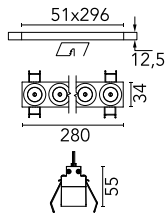

Light Shadow Fixed No Trim Dali Version 8 Spots Optic Medium

■ 03.9251.40ADA - White/Black

Recessed integrated luminaire with 8 LED lighting spots. Remote power supply included (220-240V).

Main specifications

Number of heads	1	Net lumen (lm)	1879
Lamp category	LED	Mountings	Ceiling recessed
Power (W)	21.6W	Environment	Indoor dry location
CCT (K)	3000K		
CRI	90		

Optical

Lighting type	Direct
LED type	Power LED
Light distribution	Symmetric
Optical type	Medium
Beam angle (°)	22
Beam angle C90-270 (°)	22

Beam Angle:	22°
	h(m) E(lx) D(m)
1	12849 0.39
2	3212 0.78
3	1428 1.17
4	803 1.56
5	514 1.95

Luminous flux luminaire
1879 lm (EXTREME CUT OFF)

Electrical

Frequency (Hz)	50/60	Emergency	Without
Voltage (V)	220.00	Insulation class	II
Dimmable	Yes		
Driver	Remote included		
Driver type	Dimmable DALI		
	1		

Physical

Color	White/Black
Orientation	Fixed
Recessed depth (mm)	75
Weight (kg)	0.50
Length (mm)	280

Note

It requires a pre-installation frame, to be ordered separately.