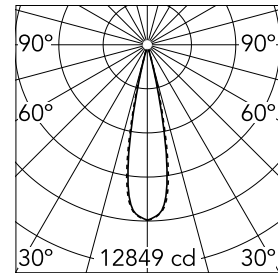

### Main specifications

<b>Number of heads</b>	1	<b>Net lumen (lm)</b>	1879
<b>Lamp category</b>	LED	<b>Mountings</b>	Ceiling recessed
<b>Power (W)</b>	21.6W	<b>Environment</b>	Indoor dry location
<b>CCT (K)</b>	3000K		
<b>CRI</b>	90		

### Optical

<b>Lighting type</b>	Direct
<b>LED type</b>	Power LED
<b>Light distribution</b>	Symmetric
<b>Optical type</b>	Medium
<b>Beam angle (°)</b>	22
<b>Beam angle C90-270 (°)</b>	22

Beam Angle:	22°
	h(m) E(lx) D(m)
1	12849 0.39
2	3212 0.78
3	1428 1.17
4	803 1.56
5	514 1.95

Luminous flux luminaire  
1879 lm (EXTREME CUT OFF)

### Physical

<b>Color</b>	White/Black
<b>Orientation</b>	Fixed
<b>Recessed depth (mm)</b>	75
<b>Weight (kg)</b>	0.50
<b>Length (mm)</b>	280