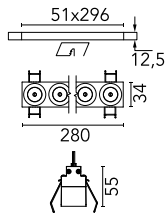

Number of heads	1	Net lumen (lm)	1879
Lamp category	LED	Mountings	Ceiling recessed
Power (W)	21.6W	Environment	Indoor dry location
CCT (K)	3000K		
CRI	90		

Optical

Lighting type	Direct
LED type	Power LED
Light distribution	Symmetric
Optical type	Medium
Beam angle (°)	22
Beam angle C90-270 (°)	22

Beam Angle:	22°		
	h(m)	E(lx)	D(m)
1	12849	0.39	
2	3212	0.78	
3	1428	1.17	
4	803	1.56	
5	514	1.95	

Luminous flux luminaire
1879 lm (EXTREME CUT OFF)

Electrical

Frequency (Hz)	50/60	Emergency	Without
Voltage (V)	220.00	Insulation class	II
Dimmable	Yes		
Driver	Remote included		
Driver type	Dimmable DALI		
	1		

Physical

Color	Black/Black
Orientation	Fixed
Recessed depth (mm)	75
Weight (kg)	0.50
Length (mm)	280

Note

It requires a pre-installation frame, to be ordered separately.

Light Shadow Fixed No Trim Dali Version 8 Spots Optic Medium