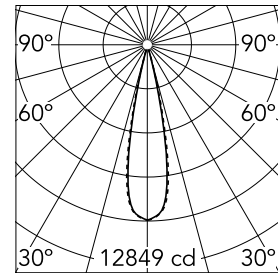

Number of heads	1	Net lumen (lm)	1879
Lamp category	LED	Mountings	Ceiling recessed
Power (W)	21.6W	Environment	Indoor dry location
CCT (K)	3000K		
CRI	90		

Optical

Lighting type	Direct
LED type	Power LED
Light distribution	Symmetric
Optical type	Medium
Beam angle (°)	22
Beam angle C90-270 (°)	22

Physical

Color	Black/Black
Orientation	Fixed
Recessed depth (mm)	75
Weight (kg)	0.50
Length (mm)	280

Note

It requires a pre-installation frame, to be ordered separately.

Light Shadow Fixed No Trim Dali Version 8 Spots Optic Medium