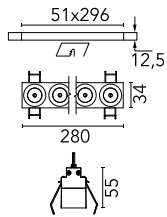

Number of heads	1	Net lumen (lm)	1878
Lamp category	LED	Mountings	Ceiling recessed
Power (W)	21.6W	Environment	Indoor
CCT (K)	3000K		
CRI	90		

Optical

Lighting type	Direct
LED type	Power LED
Light distribution	Symmetric
Optical type	Medium
Beam angle (°)	22
Beam angle C90-270 (°)	22

Beam Angle:	22°
	h(m) E(lx) D(m)
	1 12556 0.39
	2 3139 0.78
	3 1395 1.17
	4 785 1.56
	5 502 1.95

Luminous flux luminaire
1878 lm (EXTREME CUT OFF)

Electrical

Frequency (Hz)	50/60	Emergency	Without
Voltage (V)	220.00	Insulation class	II
Dimmable	Yes		
Driver	Remote		
Driver type	Electronic dimmable DALI		

Physical

Color	White/White
Orientation	Fixed
Recessed depth (mm)	75
Weight (kg)	0.50
Length (mm)	280

Note

It requires a pre-installation frame, to be ordered separately.

Certification / Marking

Light Shadow Fixed No Trim Dali Version 8 Spots Optic Medium