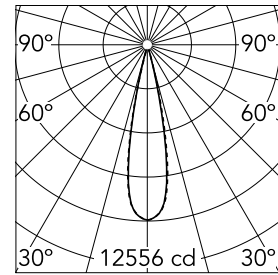

Light Shadow Fixed No Trim Dali Version 8 Spots Optic Medium

03.9250.40ADA - White/White

Recessed integrated luminaire with 8 LED lighting spots. Remote power supply included (220-240V).

Main specifications

Number of heads	1	Net lumen (lm)	1878
Lamp category	LED	Mountings	Ceiling recessed
Power (W)	21.6W	Environment	Indoor
CCT (K)	3000K		
CRI	90		

Optical

Lighting type	Direct
LED type	Power LED
Light distribution	Symmetric
Optical type	Medium
Beam angle (°)	22
Beam angle C90-270 (°)	22

Physical

Color	White/White
Orientation	Fixed
Recessed depth (mm)	75
Weight (kg)	0.50
Length (mm)	280

Note

It requires a pre-installation frame, to be ordered separately.

Certification / Marking

Light Shadow Fixed No Trim Dali Version 8 Spots Optic Medium