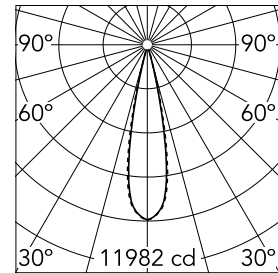

Number of heads	1	Net lumen (lm)	1781
Lamp category	LED	Mountings	Ceiling recessed
Power (W)	21.6W	Environment	Indoor
CCT (K)	2700K		
CRI	90		

Optical

Lighting type	Direct
LED type	Power LED
Light distribution	Symmetric
Optical type	Medium
Beam angle (°)	22
Beam angle C90-270 (°)	22

Physical

Color	Black/Gold
Orientation	Fixed
Recessed depth (mm)	75
Weight (kg)	0.50
Length (mm)	280

Note

It requires a pre-installation frame, to be ordered separately.

Light Shadow Fixed No Trim Dali Version 8 Spots Optic Medium