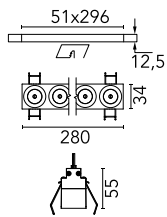

Electrical

Frequency (Hz)	50/60	Emergency	Without
Voltage (V)	220.00	Insulation class	II
Dimmable	Yes		
Driver	Remote		
Driver type	Electronic dimmable DALI		

Physical

Color	Black/Gold
Orientation	Fixed
Recessed depth (mm)	75
Weight (kg)	0.50
Length (mm)	280

Note

It requires a pre-installation frame, to be ordered separately.