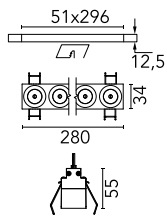

Number of heads	1	Net lumen (lm)	1813
Lamp category	LED	Mountings	Ceiling recessed
Power (W)	21.6W	Environment	Indoor dry location
CCT (K)	2700K		
CRI	90		

Optical

Lighting type	Direct
LED type	Power LED
Light distribution	Symmetric
Optical type	Medium
Beam angle (°)	22
Beam angle C90-270 (°)	22

Beam Angle:	22°		
	h(m)	E(lx)	D(m)
1	12123	0.39	
2	3031	0.78	
3	1347	1.17	
4	758	1.56	
5	485	1.95	

Luminous flux luminaire
1813 lm (EXTREME CUT OFF)

Electrical

Frequency (Hz)	50/60	Emergency	Without
Voltage (V)	220.00	Insulation class	II
Dimmable	Yes		
Driver	Remote included		
Driver type	Dimmable DALI		
	1		

Physical

Color	White/Chrome
Orientation	Fixed
Recessed depth (mm)	75
Weight (kg)	0.50
Length (mm)	280

Note

It requires a pre-installation frame, to be ordered separately.

Light Shadow Fixed No Trim Dali Version 8 Spots Optic Medium