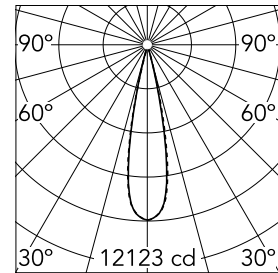

Number of heads	1	Net lumen (lm)	1813
Lamp category	LED	Mountings	Ceiling recessed
Power (W)	21.6W	Environment	Indoor dry location
CCT (K)	2700K		
CRI	90		

Optical

Lighting type	Direct
LED type	Power LED
Light distribution	Symmetric
Optical type	Medium
Beam angle (°)	22
Beam angle C90-270 (°)	22

Physical

Color	White/Chrome
Orientation	Fixed
Recessed depth (mm)	75
Weight (kg)	0.50
Length (mm)	280

Note

It requires a pre-installation frame, to be ordered separately.

Light Shadow Fixed No Trim Dali Version 8 Spots Optic Medium