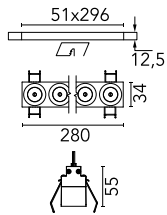

Light Shadow Fixed No Trim Dali Version 8 Spots Optic Medium

■ 03.9241.40ADA - White/Black

Recessed integrated luminaire with 8 LED lighting spots. Remote power supply included (220-240V).

Main specifications

Number of heads	1	Net lumen (lm)	1794
Lamp category	LED	Mountings	Ceiling recessed
Power (W)	21.6W	Environment	Indoor
CCT (K)	2700K		
CRI	90		

Optical

Lighting type	Direct
LED type	Power LED
Light distribution	Symmetric
Optical type	Medium
Beam angle (°)	22
Beam angle C90-270 (°)	22

Physical

Color	White/Black
Orientation	Fixed
Recessed depth (mm)	75
Weight (kg)	0.50
Length (mm)	280

Note

It requires a pre-installation frame, to be ordered separately.

Light Shadow Fixed No Trim Dali Version 8 Spots Optic Medium