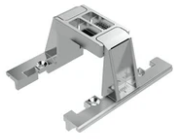

Light Shadow Fixed No Trim Dali Version 8 Spots Optic Medium

■ 03.9241.40ADA - White/Black

Recessed integrated luminaire with 8 LED lighting spots. Remote power supply included (220-240V).

Main specifications

Physical

Color	White/Black
Orientation	Fixed
Recessed depth (mm)	75
Weight (kg)	0.50
Length (mm)	280

Note

It requires a pre-installation frame, to be ordered separately.

Light Shadow Fixed No Trim Dali Version 8 Spots Optic Medium

Accessory for mounting of No Trim
continuous line.
08.0052.90

Pre-installation Frame
08.0512.00