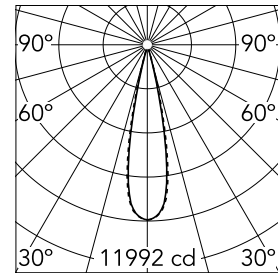

Number of heads	1	Net lumen (lm)	1794
Lamp category	LED	Mountings	Ceiling recessed
Power (W)	21.6W	Environment	Indoor
CCT (K)	2700K		
CRI	90		

Optical

Lighting type	Direct
LED type	Power LED
Light distribution	Symmetric
Optical type	Medium
Beam angle (°)	22
Beam angle C90-270 (°)	22

Physical

Color	White/Black
Orientation	Fixed
Recessed depth (mm)	75
Weight (kg)	0.50
Length (mm)	280

Note

It requires a pre-installation frame, to be ordered separately.

Light Shadow Fixed No Trim Dali Version 8 Spots Optic Medium