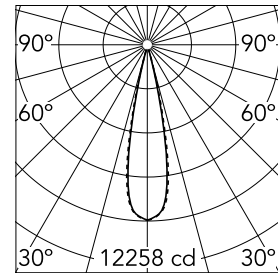

### Main specifications

<b>Number of heads</b>	1	<b>Net lumen (lm)</b>	1793
<b>Lamp category</b>	LED	<b>Mountings</b>	Ceiling recessed
<b>Power (W)</b>	21.6W	<b>Environment</b>	Indoor dry location
<b>CCT (K)</b>	2700K		
<b>CRI</b>	90		

### Optical

<b>Lighting type</b>	Direct
<b>LED type</b>	Power LED
<b>Light distribution</b>	Symmetric
<b>Optical type</b>	Medium
<b>Beam angle (°)</b>	22
<b>Beam angle C90-270 (°)</b>	22

Beam Angle: 22°

	h(m)	E(lx)	D(m)
1	12258	0.39	
2	3065	0.78	
3	1362	1.17	
4	766	1.56	
5	490	1.95	

Luminous flux luminaire  
1793 lm (EXTREME CUT OFF)

### Physical

<b>Color</b>	White/White
<b>Orientation</b>	Fixed
<b>Recessed depth (mm)</b>	75
<b>Weight (kg)</b>	0.50
<b>Length (mm)</b>	280