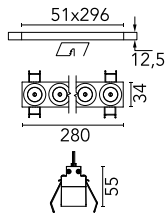

### Optical

<b>Lighting type</b>	Direct
<b>LED type</b>	Power LED
<b>Light distribution</b>	Symmetric
<b>Optical type</b>	Medium
<b>Beam angle (°)</b>	22
<b>Beam angle C90-270 (°)</b>	22

Beam Angle: 22°

	h(m)	E(lx)	D(m)
1	12258	0.39	
2	3065	0.78	
3	1362	1.17	
4	766	1.56	
5	490	1.95	

Luminous flux luminaire  
1793 lm (EXTREME CUT OFF)

### Physical

<b>Color</b>	White/White
<b>Orientation</b>	Fixed
<b>Recessed depth (mm)</b>	75
<b>Weight (kg)</b>	0.50
<b>Length (mm)</b>	280