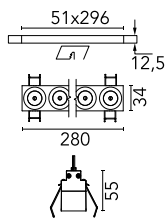

Number of heads	1	Net lumen (lm)	1793
Lamp category	LED	Mountings	Ceiling recessed
Power (W)	21.6W	Environment	Indoor
CCT (K)	2700K		
CRI	90		

Optical

Lighting type	Direct
LED type	Power LED
Light distribution	Symmetric
Optical type	Medium
Beam angle (°)	22
Beam angle C90-270 (°)	22

Beam Angle: 22°

	h(m)	E(lx)	D(m)
1	12258	0.39	
2	3065	0.78	
3	1362	1.17	
4	766	1.56	
5	490	1.95	

Luminous flux luminaire
1793 lm (EXTREME CUT OFF)

Electrical

Frequency (Hz)	50/60	Emergency	Without
Voltage (V)	220.00	Insulation class	II
Dimmable	Yes		
Driver	Remote		
Driver type	Electronic dimmable DALI		

Physical

Color	Black/White
Orientation	Fixed
Recessed depth (mm)	75
Weight (kg)	0.50
Length (mm)	280

Certification / Marking

Note

It requires a pre-installation frame, to be ordered separately.

Light Shadow Fixed No Trim Dali Version 8 Spots Optic Medium