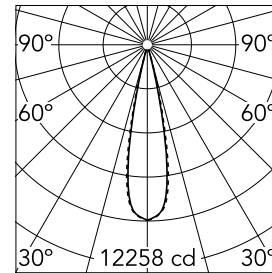

Number of heads	1	Net lumen (lm)	1793
Lamp category	LED	Mountings	Ceiling recessed
Power (W)	21.6W	Environment	Indoor
CCT (K)	2700K		
CRI	90		

Optical

Lighting type	Direct
LED type	Power LED
Light distribution	Symmetric
Optical type	Medium
Beam angle (°)	22
Beam angle C90-270 (°)	22

Physical

Color	Black/White
Orientation	Fixed
Recessed depth (mm)	75
Weight (kg)	0.50
Length (mm)	280

Certification / Marking

Note

It requires a pre-installation frame, to be ordered separately.

Light Shadow Fixed No Trim Dali Version 8 Spots Optic Medium