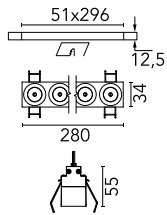

Note

It requires a pre-installation frame, to be ordered separately.