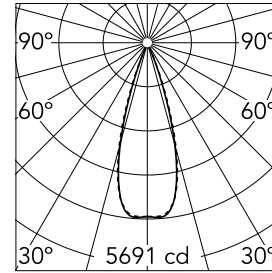

### Main specifications

<b>Number of heads</b>	1	<b>Net lumen (lm)</b>	1850
<b>Lamp category</b>	LED	<b>Mountings</b>	Ceiling recessed
<b>Power (W)</b>	21.6W	<b>Environment</b>	Indoor dry location
<b>CCT (K)</b>	3000K		
<b>CRI</b>	90		

### Optical

<b>Lighting type</b>	Direct
<b>LED type</b>	Power LED
<b>Light distribution</b>	Symmetric
<b>Optical type</b>	Flood
<b>Beam angle (°)</b>	33
<b>Beam angle C90-270 (°)</b>	33

<b>Beam Angle:</b>	33°		
<b>h(m)</b>	<b>E(lx)</b>	<b>D(m)</b>	
1	5691	0.60	
2	1423	1.20	
3	632	1.79	
4	356	2.39	
5	228	2.99	

Luminous flux luminaire  
1850 lm (EXTREME CUT OFF)

### Physical

<b>Color</b>	Black/Gold
<b>Orientation</b>	Fixed
<b>Recessed depth (mm)</b>	75
<b>Weight (kg)</b>	0.50
<b>Length (mm)</b>	280