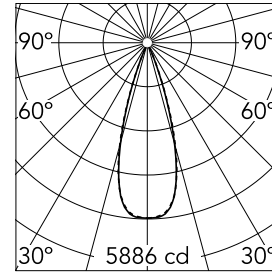

### Main specifications

<b>Number of heads</b>	1	<b>Net lumen (lm)</b>	1901
<b>Lamp category</b>	LED	<b>Mountings</b>	Ceiling recessed
<b>Power (W)</b>	21.6W	<b>Environment</b>	Indoor dry location
<b>CCT (K)</b>	3000K		
<b>CRI</b>	90		

### Optical

<b>Lighting type</b>	Direct
<b>LED type</b>	Power LED
<b>Light distribution</b>	Symmetric
<b>Optical type</b>	Flood
<b>Beam angle (°)</b>	33
<b>Beam angle C90-270 (°)</b>	33

<b>Beam Angle:</b>	33°		
<b>h(m)</b>	<b>E(lx)</b>	<b>D(m)</b>	
1	5886	0.60	
2	1472	1.19	
3	654	1.79	
4	368	2.38	
5	235	2.98	

Luminous flux luminaire  
1901 lm (EXTREME CUT OFF)

### Physical

<b>Color</b>	White/Chrome
<b>Orientation</b>	Fixed
<b>Recessed depth (mm)</b>	75
<b>Weight (kg)</b>	0.50
<b>Length (mm)</b>	280