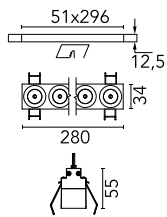

Light Shadow Fixed No Trim Dali Version 8 Spots Optic Flood

03.9257.40ADA - White/Chrome

Recessed integrated luminaire with 8 LED lighting spots. Remote power supply included (220-240V).

Main specifications

Number of heads	1	Net lumen (lm)	1901
Lamp category	LED	Mountings	Ceiling recessed
Power (W)	21.6W	Environment	Indoor dry location
CCT (K)	3000K		
CRI	90		

Optical

Lighting type	Direct
LED type	Power LED
Light distribution	Symmetric
Optical type	Flood
Beam angle (°)	33
Beam angle C90-270 (°)	33

Beam Angle:	33°		
h(m)	E(lx)	D(m)	
1	5886	0.60	
2	1472	1.19	
3	654	1.79	
4	368	2.38	
5	235	2.98	

Luminous flux luminaire
1901 lm (EXTREME CUT OFF)

Electrical

Frequency (Hz)	50/60	Emergency	Without
Voltage (V)	220.00	Insulation class	II
Dimmable	Yes		
Driver	Remote included		
Driver type	Dimmable DALI		
	1		

Physical

Color	White/Chrome
Orientation	Fixed
Recessed depth (mm)	75
Weight (kg)	0.50
Length (mm)	280

Note

It requires a pre-installation frame, to be ordered separately.