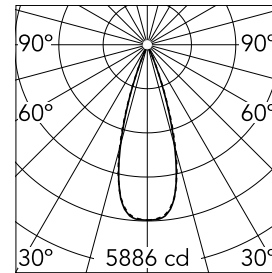

Number of heads	1	Net lumen (lm)	1901
Lamp category	LED	Mountings	Ceiling recessed
Power (W)	21.6W	Environment	Indoor dry location
CCT (K)	3000K		
CRI	90		

Optical

Lighting type	Direct
LED type	Power LED
Light distribution	Symmetric
Optical type	Flood
Beam angle (°)	33
Beam angle C90-270 (°)	33

Physical

Color	Black/Chrome
Orientation	Fixed
Recessed depth (mm)	75
Weight (kg)	0.50
Length (mm)	280

Note

It requires a pre-installation frame, to be ordered separately.

Light Shadow Fixed No Trim Dali Version 8 Spots Optic Flood