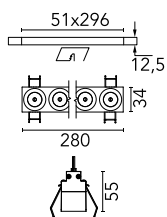

Number of heads	1	Net lumen (lm)	1901
Lamp category	LED	Mountings	Ceiling recessed
Power (W)	21.6W	Environment	Indoor dry location
CCT (K)	3000K		
CRI	90		

Optical

Lighting type	Direct
LED type	Power LED
Light distribution	Symmetric
Optical type	Flood
Beam angle (°)	33
Beam angle C90-270 (°)	33

Beam Angle:	33°		
h(m)	E(lx)	D(m)	
1	5886	0.60	
2	1472	1.19	
3	654	1.79	
4	368	2.38	
5	235	2.98	

Luminous flux luminaire
1901 lm (EXTREME CUT OFF)

Electrical

Frequency (Hz)	50/60	Emergency	Without
Voltage (V)	220.00	Insulation class	II
Dimmable	Yes		
Driver	Remote included		
Driver type	Dimmable DALI		
	1		

Physical

Color	Black/Chrome
Orientation	Fixed
Recessed depth (mm)	75
Weight (kg)	0.50
Length (mm)	280

Note

It requires a pre-installation frame, to be ordered separately.

Light Shadow Fixed No Trim Dali Version 8 Spots Optic Flood