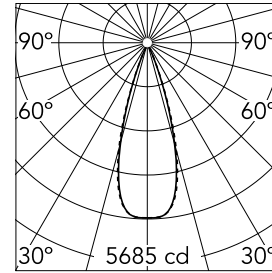

Number of heads	1	Net lumen (lm)	1818
Lamp category	LED	Mountings	Ceiling recessed
Power (W)	21.6W	Environment	Indoor
CCT (K)	3000K		
CRI	90		

Optical

Lighting type	Direct
LED type	Power LED
Light distribution	Symmetric
Optical type	Flood
Beam angle (°)	33
Beam angle C90-270 (°)	33

Physical

Color	White/Black
Orientation	Fixed
Recessed depth (mm)	75
Weight (kg)	0.50
Length (mm)	280

Certification / Marking

Note

It requires a pre-installation frame, to be ordered separately.

Light Shadow Fixed No Trim Dali Version 8 Spots Optic Flood