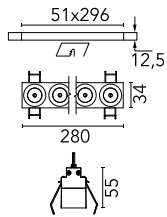

Number of heads	1	Net lumen (lm)	1818
Lamp category	LED	Mountings	Ceiling recessed
Power (W)	21.6W	Environment	Indoor
CCT (K)	3000K		
CRI	90		

Optical

Lighting type	Direct
LED type	Power LED
Light distribution	Symmetric
Optical type	Flood
Beam angle (°)	33
Beam angle C90-270 (°)	33

Beam Angle:	33°		
h(m)	E(lx)	D(m)	
1	5685	0.60	
2	1421	1.19	
3	632	1.79	
4	355	2.39	
5	227	2.99	

Luminous flux luminaire
1818 lm (EXTREME CUT OFF)

Electrical

Frequency (Hz)	50/60	Emergency	Without
Voltage (V)	220.00	Insulation class	II
Dimmable	Yes		
Driver	Remote		
Driver type	Electronic dimmable DALI		

Physical

Color	White/Black
Orientation	Fixed
Recessed depth (mm)	75
Weight (kg)	0.50
Length (mm)	280

Certification / Marking

Note

It requires a pre-installation frame, to be ordered separately.

Light Shadow Fixed No Trim Dali Version 8 Spots Optic Flood