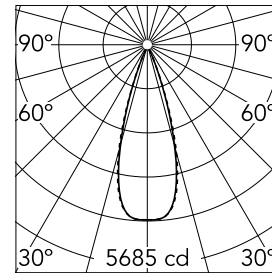

Number of heads	1	Net lumen (lm)	1818
Lamp category	LED	Mountings	Ceiling recessed
Power (W)	21.6W	Environment	Indoor
CCT (K)	3000K		
CRI	90		

Optical

Lighting type	Direct
LED type	Power LED
Light distribution	Symmetric
Optical type	Flood
Beam angle (°)	33
Beam angle C90-270 (°)	33

Physical

Color	Black/Black
Orientation	Fixed
Recessed depth (mm)	75
Weight (kg)	0.50
Length (mm)	280

Certification / Marking

Note

It requires a pre-installation frame, to be ordered separately.

Light Shadow Fixed No Trim Dali Version 8 Spots Optic Flood