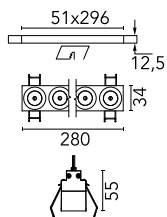

Light Shadow Fixed No Trim Dali Version 8 Spots Optic Flood

03.9256.14ADA - Black/Black

Recessed integrated luminaire with 8 LED lighting spots. Remote power supply included (220-240V).

Main specifications

Number of heads	1	Net lumen (lm)	1818
Lamp category	LED	Mountings	Ceiling recessed
Power (W)	21.6W	Environment	Indoor
CCT (K)	3000K		
CRI	90		

Optical

Lighting type	Direct
LED type	Power LED
Light distribution	Symmetric
Optical type	Flood
Beam angle (°)	33
Beam angle C90-270 (°)	33

Physical

Color	Black/Black
Orientation	Fixed
Recessed depth (mm)	75
Weight (kg)	0.50
Length (mm)	280

Certification / Marking

Note

It requires a pre-installation frame, to be ordered separately.

Light Shadow Fixed No Trim Dali Version 8 Spots Optic Flood