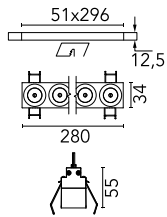

Light Shadow Fixed No Trim Dali Version 8 Spots Optic Flood

03.9248.14ADA - Black/Gold

Recessed integrated luminaire with 8 LED lighting spots. Remote power supply included (220-240V).