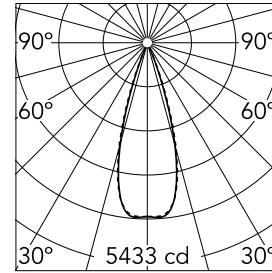

Number of heads	1	Net lumen (lm)	1765
Lamp category	LED	Mountings	Ceiling recessed
Power (W)	21.6W	Environment	Indoor
CCT (K)	2700K		
CRI	90		

Optical

Lighting type	Direct
LED type	Power LED
Light distribution	Symmetric
Optical type	Flood
Beam angle (°)	33
Beam angle C90-270 (°)	33

Physical

Color	Black/Gold
Orientation	Fixed
Recessed depth (mm)	75
Weight (kg)	0.50
Length (mm)	280

Note

It requires a pre-installation frame, to be ordered separately.

Certification / Marking

Light Shadow Fixed No Trim Dali Version 8 Spots Optic Flood