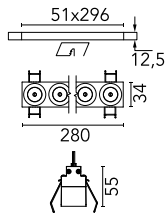

Number of heads	1	Net lumen (lm)	1814
Lamp category	LED	Mountings	Ceiling recessed
Power (W)	21.6W	Environment	Indoor dry location
CCT (K)	2700K		
CRI	90		

Optical

Lighting type	Direct
LED type	Power LED
Light distribution	Symmetric
Optical type	Flood
Beam angle (°)	33
Beam angle C90-270 (°)	33

Beam Angle:	33°		
	h(m)	E(lx)	D(m)
	1	5618	0.60
	2	1405	1.19
	3	624	1.79
	4	351	2.38
	5	225	2.98

Luminous flux luminaire
1814 lm (EXTREME CUT OFF)

Electrical

Frequency (Hz)	50/60	Emergency	Without
Voltage (V)	220.00	Insulation class	II
Dimmable	Yes		
Driver	Remote included		
Driver type	Dimmable DALI		
	1		

Physical

Color	White/Chrome
Orientation	Fixed
Recessed depth (mm)	75
Weight (kg)	0.50
Length (mm)	280

Note

It requires a pre-installation frame, to be ordered separately.

Light Shadow Fixed No Trim Dali Version 8 Spots Optic Flood