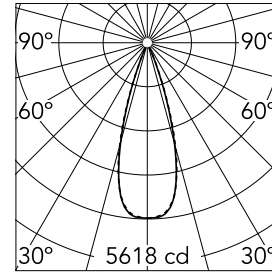

Light Shadow Fixed No Trim Dali Version 8 Spots Optic Flood

03.9247.40ADA - White/Chrome

Recessed integrated luminaire with 8 LED lighting spots. Remote power supply included (220-240V).

Main specifications

Number of heads	1	Net lumen (lm)	1814
Lamp category	LED	Mountings	Ceiling recessed
Power (W)	21.6W	Environment	Indoor dry location
CCT (K)	2700K		
CRI	90		

Optical

Lighting type	Direct
LED type	Power LED
Light distribution	Symmetric
Optical type	Flood
Beam angle (°)	33
Beam angle C90-270 (°)	33

Physical

Color	White/Chrome
Orientation	Fixed
Recessed depth (mm)	75
Weight (kg)	0.50
Length (mm)	280

Note

It requires a pre-installation frame, to be ordered separately.

Light Shadow Fixed No Trim Dali Version 8 Spots Optic Flood