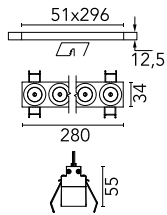

Light Shadow Fixed No Trim Dali Version 8 Spots Optic Flood

03.9246.14ADA - Black/Black

Recessed integrated luminaire with 8 LED lighting spots. Remote power supply included (220-240V).

Main specifications

Number of heads	1	Net lumen (lm)	1735
Lamp category	LED	Mountings	Ceiling recessed
Power (W)	21.6W	Environment	Indoor
CCT (K)	2700K		
CRI	90		

Optical

Lighting type	Direct
LED type	Power LED
Light distribution	Symmetric
Optical type	Flood
Beam angle (°)	33
Beam angle C90-270 (°)	33

Physical

Color	Black/Black
Orientation	Fixed
Recessed depth (mm)	75
Weight (kg)	0.50
Length (mm)	280

Note

It requires a pre-installation frame, to be ordered separately.

Light Shadow Fixed No Trim Dali Version 8 Spots Optic Flood