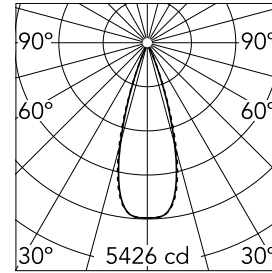

Number of heads	1	Net lumen (lm)	1735
Lamp category	LED	Mountings	Ceiling recessed
Power (W)	21.6W	Environment	Indoor
CCT (K)	2700K		
CRI	90		

Optical

Lighting type	Direct
LED type	Power LED
Light distribution	Symmetric
Optical type	Flood
Beam angle (°)	33
Beam angle C90-270 (°)	33

Physical

Color	Black/Black
Orientation	Fixed
Recessed depth (mm)	75
Weight (kg)	0.50
Length (mm)	280

Note

It requires a pre-installation frame, to be ordered separately.

Light Shadow Fixed No Trim Dali Version 8 Spots Optic Flood