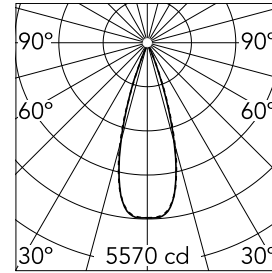

Light Shadow Fixed No Trim Dali Version 8 Spots Optic Flood

03.9245.40ADA - White/White

Recessed integrated luminaire with 8 LED lighting spots. Remote power supply included (220-240V).

Main specifications

Number of heads	1	Net lumen (lm)	1787
Lamp category	LED	Mountings	Ceiling recessed
Power (W)	21.6W	Environment	Indoor
CCT (K)	2700K		
CRI	90		

Optical

Lighting type	Direct
LED type	Power LED
Light distribution	Symmetric
Optical type	Flood
Beam angle (°)	33
Beam angle C90-270 (°)	33

Physical

Color	White/White
Orientation	Fixed
Recessed depth (mm)	75
Weight (kg)	0.50
Length (mm)	280

Note

It requires a pre-installation frame, to be ordered separately.

Light Shadow Fixed No Trim Dali Version 8 Spots Optic Flood