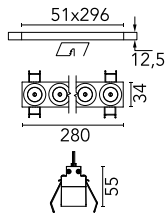

Number of heads	1	Net lumen (lm)	1787
Lamp category	LED	Mountings	Ceiling recessed
Power (W)	21.6W	Environment	Indoor
CCT (K)	2700K		
CRI	90		

Optical

Lighting type	Direct
LED type	Power LED
Light distribution	Symmetric
Optical type	Flood
Beam angle (°)	33
Beam angle C90-270 (°)	33

Beam Angle:	33°		
h(m)	E(lx)	D(m)	
1	5570	0.59	
2	1392	1.18	
3	619	1.78	
4	348	2.37	
5	223	2.96	

Luminous flux luminaire
1787 lm (EXTREME CUT OFF)

Electrical

Frequency (Hz)	50/60	Emergency	Without
Voltage (V)	220.00	Insulation class	II
Dimmable	Yes		
Driver	Remote		
Driver type	Electronic dimmable DALI		

Physical

Color	White/White
Orientation	Fixed
Recessed depth (mm)	75
Weight (kg)	0.50
Length (mm)	280

Note

It requires a pre-installation frame, to be ordered separately.

Light Shadow Fixed No Trim Dali Version 8 Spots Optic Flood