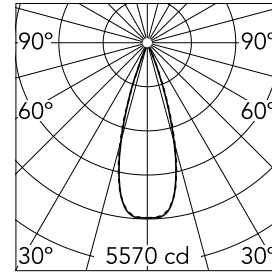

Number of heads	1	Net lumen (lm)	1787
Lamp category	LED	Mountings	Ceiling recessed
Power (W)	21.6W	Environment	Indoor
CCT (K)	2700K		
CRI	90		

Optical

Lighting type	Direct
LED type	Power LED
Light distribution	Symmetric
Optical type	Flood
Beam angle (°)	33
Beam angle C90-270 (°)	33

Physical

Color	Black/White
Orientation	Fixed
Recessed depth (mm)	75
Weight (kg)	0.50
Length (mm)	280

Certification / Marking

Note

It requires a pre-installation frame, to be ordered separately.

Light Shadow Fixed No Trim Dali Version 8 Spots Optic Flood