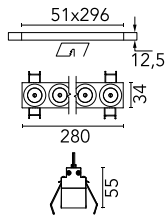

Light Shadow Fixed No Trim Dali Version 8 Spots Optic Flood

03.9245.14ADA - Black/White

Recessed integrated luminaire with 8 LED lighting spots. Remote power supply included (220-240V).

Main specifications

Number of heads	1	Net lumen (lm)	1787
Lamp category	LED	Mountings	Ceiling recessed
Power (W)	21.6W	Environment	Indoor
CCT (K)	2700K		
CRI	90		

Optical

Lighting type	Direct
LED type	Power LED
Light distribution	Symmetric
Optical type	Flood
Beam angle (°)	33
Beam angle C90-270 (°)	33

Physical

Color	Black/White
Orientation	Fixed
Recessed depth (mm)	75
Weight (kg)	0.50
Length (mm)	280

Certification / Marking

Note

It requires a pre-installation frame, to be ordered separately.

Light Shadow Fixed No Trim Dali Version 8 Spots Optic Flood