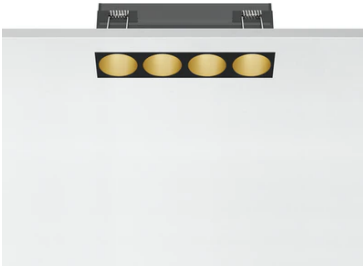

## Light Shadow Fixed No Trim Dali Version 4 Spots Optic Wide Flood

03.8365.14ADA - Black/Gold

Recessed integrated luminaire with 4 LED lighting spots. Remote power supply included (220-240V).

### Main specifications

<b>Number of heads</b>	1	<b>Net lumen (lm)</b>	764
<b>Lamp category</b>	LED	<b>Mountings</b>	Ceiling recessed
<b>Power (W)</b>	10.8W	<b>Environment</b>	Indoor dry location
<b>CCT (K)</b>	3000K		
<b>CRI</b>	90		

### Physical

<b>Color</b>	Black/Gold
<b>Orientation</b>	Fixed
<b>Recessed depth (mm)</b>	75
<b>Weight (kg)</b>	0.34
<b>Length (mm)</b>	140