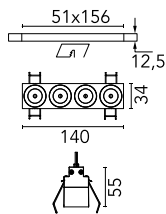

### Optical

<b>Lighting type</b>	Direct
<b>LED type</b>	Power LED
<b>Light distribution</b>	Symmetric
<b>Optical type</b>	Wide flood
<b>Beam angle (°)</b>	46
<b>Beam angle C90-270 (°)</b>	46

Beam Angle: 46°

h(m)	E(lx)	D(m)
1	1407	0.84
2	352	1.69
3	156	2.53
4	88	3.38
5	56	4.22

Luminous flux luminaire  
764 lm (EXTREME CUT OFF)

### Physical

<b>Color</b>	Black/Gold
<b>Orientation</b>	Fixed
<b>Recessed depth (mm)</b>	75
<b>Weight (kg)</b>	0.34
<b>Length (mm)</b>	140