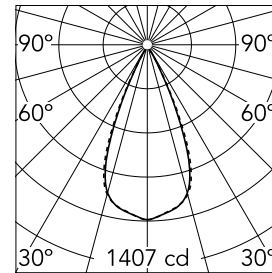

### Main specifications

<b>Number of heads</b>	1	<b>Net lumen (lm)</b>	764
<b>Lamp category</b>	LED	<b>Mountings</b>	Ceiling recessed
<b>Power (W)</b>	10.8W	<b>Environment</b>	Indoor dry location
<b>CCT (K)</b>	3000K		
<b>CRI</b>	90		

### Optical

<b>Lighting type</b>	Direct
<b>LED type</b>	Power LED
<b>Light distribution</b>	Symmetric
<b>Optical type</b>	Wide flood
<b>Beam angle (°)</b>	46
<b>Beam angle C90-270 (°)</b>	46

Beam Angle: 46°

h(m)	E(lx)	D(m)
1	1407	0.84
2	352	1.69
3	156	2.53
4	88	3.38
5	56	4.22

Luminous flux luminaire  
764 lm (EXTREME CUT OFF)

### Physical

<b>Color</b>	Black/Gold
<b>Orientation</b>	Fixed
<b>Recessed depth (mm)</b>	75
<b>Weight (kg)</b>	0.34
<b>Length (mm)</b>	140