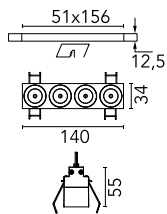

Number of heads	1	Net lumen (lm)	780
Lamp category	LED	Mountings	Ceiling recessed
Power (W)	10.8W	Environment	Indoor
CCT (K)	3000K		
CRI	90		

Optical

Lighting type	Direct
LED type	Power LED
Light distribution	Symmetric
Optical type	Wide flood
Beam angle (°)	45
Beam angle C90-270 (°)	45

Beam Angle: 45°

h(m)	E(lx)	D(m)
1	1454	0.83
2	363	1.67
3	162	2.50
4	91	3.34
5	58	4.17

Luminous flux luminaire
780 lm (EXTREME CUT OFF)

Electrical

Frequency (Hz)	50/60	Emergency	Without
Voltage (V)	220.00	Insulation class	II
Dimmable	Yes		
Driver	Remote		
Driver type	Electronic dimmable DALI		

Physical

Color	White/White
Orientation	Fixed
Recessed depth (mm)	75
Weight (kg)	0.34
Length (mm)	140

Note

It requires a pre-installation frame, to be ordered separately.

Light Shadow Fixed No Trim Dali Version 4 Spots Optic Wide Flood