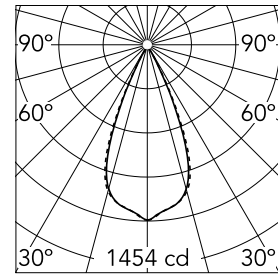

Light Shadow Fixed No Trim Dali Version 4 Spots Optic Wide Flood

03.8362.40ADA - White/White

Recessed integrated luminaire with 4 LED lighting spots. Remote power supply included (220-240V).

Main specifications

Number of heads	1	Net lumen (lm)	780
Lamp category	LED	Mountings	Ceiling recessed
Power (W)	10.8W	Environment	Indoor
CCT (K)	3000K		
CRI	90		

Optical

Lighting type	Direct
LED type	Power LED
Light distribution	Symmetric
Optical type	Wide flood
Beam angle (°)	45
Beam angle C90-270 (°)	45

Physical

Color	White/White
Orientation	Fixed
Recessed depth (mm)	75
Weight (kg)	0.34
Length (mm)	140

Note

It requires a pre-installation frame, to be ordered separately.

Light Shadow Fixed No Trim Dali Version 4 Spots Optic Wide Flood