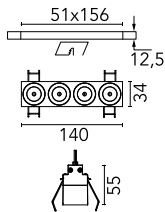

Light Shadow Fixed No Trim Dali Version 4 Spots Optic Wide Flood

03.8361.14ADA - Black/Gold

Recessed integrated luminaire with 4 LED lighting spots. Remote power supply included (220-240V).

Main specifications

Number of heads	1	Net lumen (lm)	716
Lamp category	LED	Mountings	Ceiling recessed
Power (W)	10.8W	Environment	Indoor
CCT (K)	2700K		
CRI	90		

Optical

Lighting type	Direct
LED type	Power LED
Light distribution	Symmetric
Optical type	Wide flood
Beam angle (°)	46
Beam angle C90-270 (°)	46

Physical

Color	Black/Gold
Orientation	Fixed
Recessed depth (mm)	75
Weight (kg)	0.34
Length (mm)	140

Note

It requires a pre-installation frame, to be ordered separately.

Light Shadow Fixed No Trim Dali Version 4 Spots Optic Wide Flood