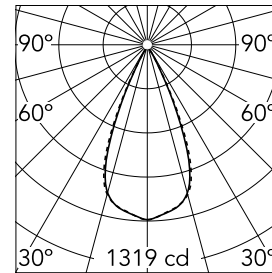

Number of heads	1	Net lumen (lm)	716
Lamp category	LED	Mountings	Ceiling recessed
Power (W)	10.8W	Environment	Indoor
CCT (K)	2700K		
CRI	90		

Optical

Lighting type	Direct
LED type	Power LED
Light distribution	Symmetric
Optical type	Wide flood
Beam angle (°)	46
Beam angle C90-270 (°)	46

Physical

Color	Black/Gold
Orientation	Fixed
Recessed depth (mm)	75
Weight (kg)	0.34
Length (mm)	140

Note

It requires a pre-installation frame, to be ordered separately.

Light Shadow Fixed No Trim Dali Version 4 Spots Optic Wide Flood