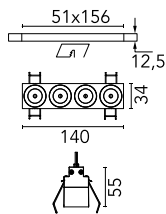

Light Shadow Fixed No Trim Dali Version 4 Spots Optic Wide Flood

03.8360.40ADA - White/Chrome

Recessed integrated luminaire with 4 LED lighting spots. Remote power supply included (220-240V).

Main specifications

Number of heads	1	Net lumen (lm)	739
Lamp category	LED	Mountings	Ceiling recessed
Power (W)	10.8W	Environment	Indoor dry location
CCT (K)	2700K		
CRI	90		

Optical

Lighting type	Direct
LED type	Power LED
Light distribution	Symmetric
Optical type	Wide flood
Beam angle (°)	44
Beam angle C90-270 (°)	44

Physical

Color	White/Chrome
Orientation	Fixed
Recessed depth (mm)	75
Weight (kg)	0.34
Length (mm)	140

Note

It requires a pre-installation frame, to be ordered separately.

Light Shadow Fixed No Trim Dali Version 4 Spots Optic Wide Flood