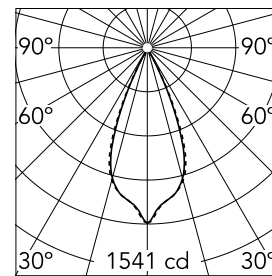

Light Shadow Fixed No Trim Dali Version 4 Spots Optic Wide Flood

03.8360.40ADA - White/Chrome

Recessed integrated luminaire with 4 LED lighting spots. Remote power supply included (220-240V).

Main specifications

Number of heads	1	Net lumen (lm)	739
Lamp category	LED	Mountings	Ceiling recessed
Power (W)	10.8W	Environment	Indoor dry location
CCT (K)	2700K		
CRI	90		

Optical

Lighting type	Direct
LED type	Power LED
Light distribution	Symmetric
Optical type	Wide flood
Beam angle (°)	44
Beam angle C90-270 (°)	44

Physical

Color	White/Chrome
Orientation	Fixed
Recessed depth (mm)	75
Weight (kg)	0.34
Length (mm)	140

Note

It requires a pre-installation frame, to be ordered separately.

Light Shadow Fixed No Trim Dali Version 4 Spots Optic Wide Flood